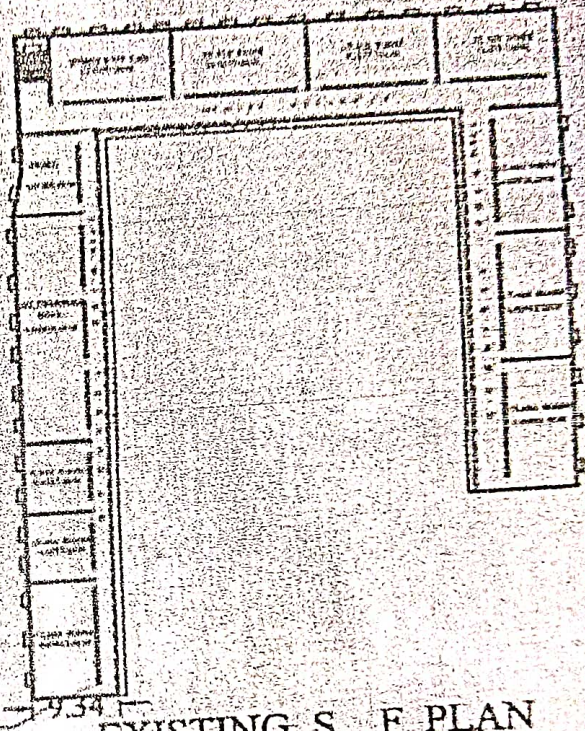

EXISTING EDUCATIONAL BUILDING PLAN OF ANITA SINGH COLLEGE OF PHARMACY FOR D. PHARM UNCHGAO, RAMPUR BHAGAN, BIKAPUR, FAIZABAD

EXISTING F.F. PLAN

EXISTING S. F. PLAN

EXISTING G.F. PLAN

STATEMENT OF AREA

TOTAL PLOT AREA =	11570.00 SQ.MT.
EXIST. COVERED AREA G.F. =	1657.91 SQ.MT.
OPEN AREA =	9812.09 SQ.MT.
EXIST. COVERED AREA F.F. =	1622.68 SQ.MT.
EXIST. COVERED AREA S.F. =	1622.68 SQ.MT.