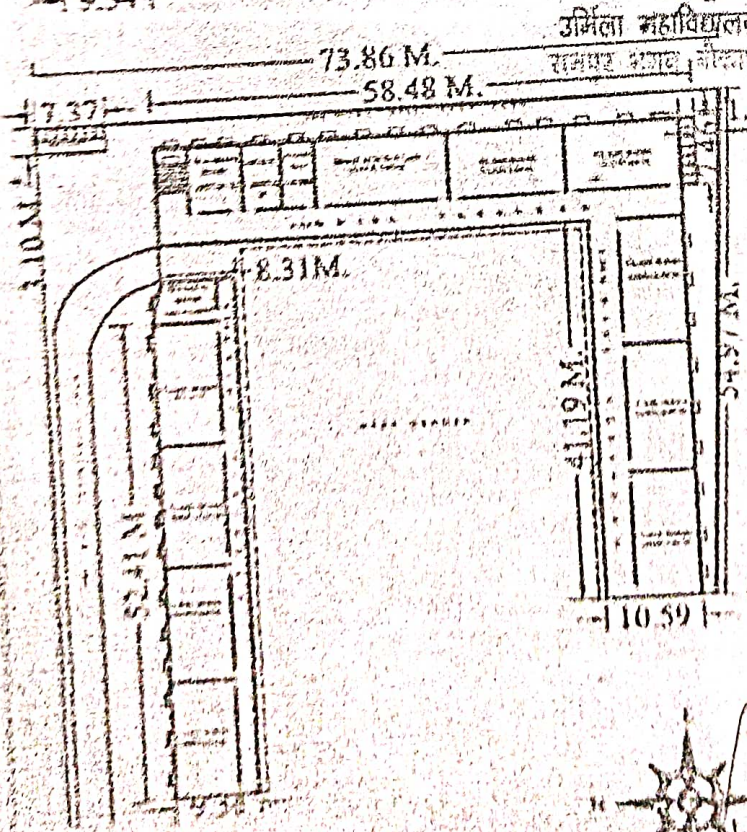

EXISTING EDUCATIONAL BUILDING PLAN OF ANITA SINGH COLLEGE OF PHARMACY FOR D. PHARM UNCHGAO, RAMPUR BHAGAN, BIKAPUR, FAIZABAD

EXISTING F.F. PLAN

EXISTING S. F. PLAN

EXISTING G.F. PLAN

STATEMENT OF AREA

TOTAL PLOT AREA =	11570.00 SQ.MT.
EXIST. COVERED AREA G.F. =	1657.91 SQ.MT.
OPEN AREA =	9812.09 SQ.MT.
EXIST. COVERED AREA F.F. =	1622.68 SQ.MT.
EXIST. COVERED AREA S.F. =	1622.68 SQ.MT.