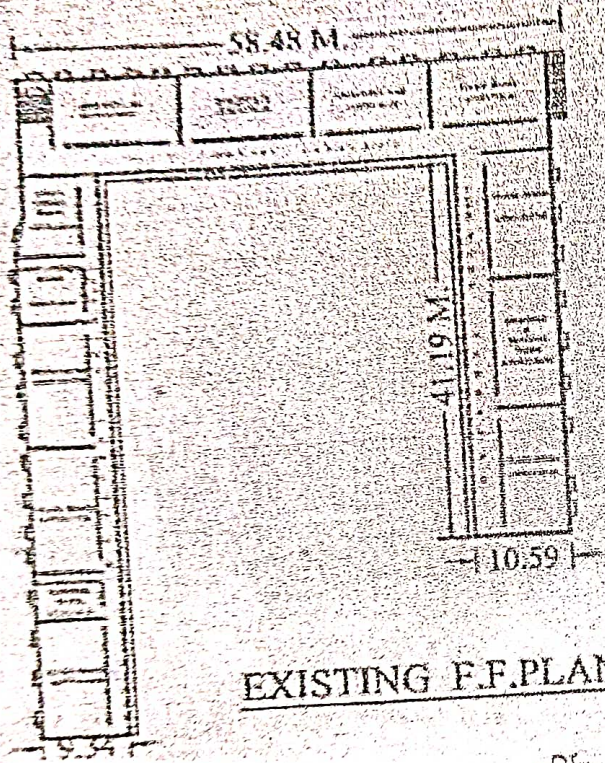

EXISTING EDUCATIONAL BUILDING PLAN OF ANITA SINGH COLLEGE OF PHARMACY FOR D. PHARM UNCHGAO, RAMPUR BHAGAN, BIKAPUR, FAIZABAD

EXISTING F.F. PLAN

EXISTING S. F. PLAN

EXISTING G.F. PLAN

STATEMENT OF AREA

TOTAL PLOT AREA =	11570.00 SQ.MT.
EXIST. COVERED AREA G.F. =	1657.91 SQ.MT.
OPEN AREA =	9812.09 SQ.MT.
EXIST. COVERED AREA F.F. =	1622.68 SQ.MT.
EXIST. COVERED AREA S.F. =	1622.68 SQ.MT.