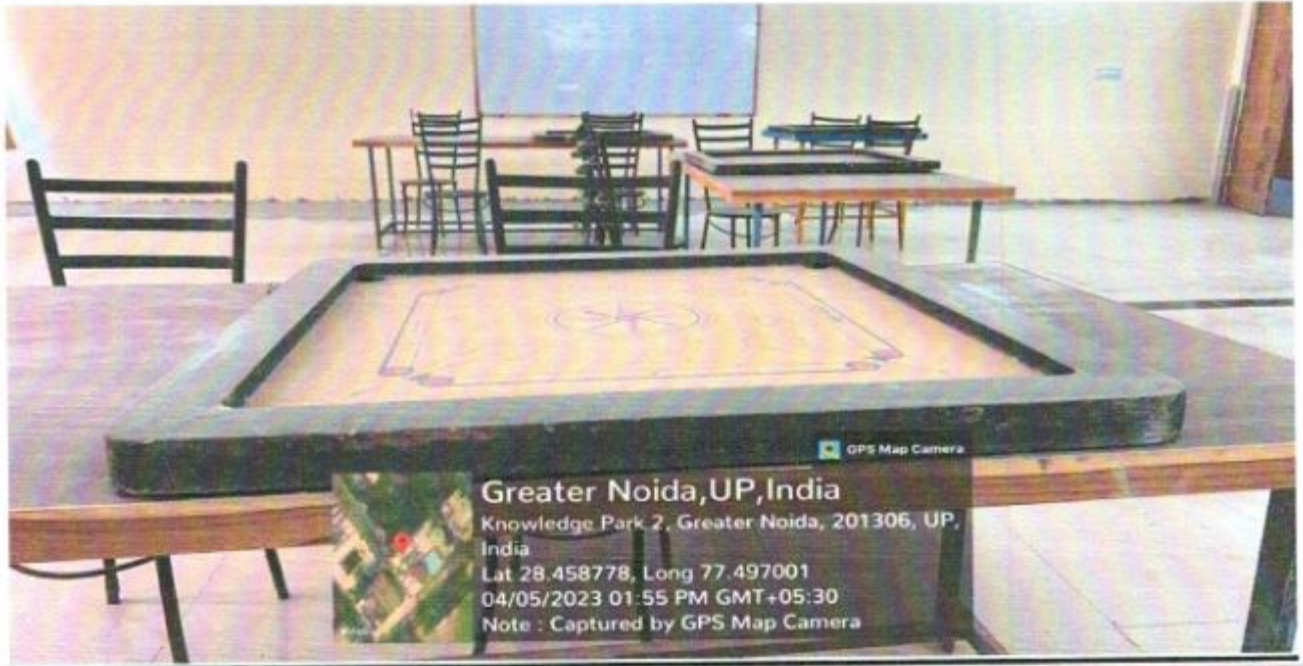

**BOYS COMMON ROOM**

  
PRINCIPAL  
GN COLLEGE OF PHARMACY  
Plot No. 6B, Knowledge Park-II  
Greater Noida, U.P. 201310

### GIRLS COMMON ROOM

**Greater Noida, Uttar Pradesh, India**  
gn group of Institutes 6b, Knowledge Park II, Greater Noida, Uttar Pradesh  
201310, India  
Lat 28.471667°  
Long 77.495101°  
20/07/23 05:01 PM GMT +05:30