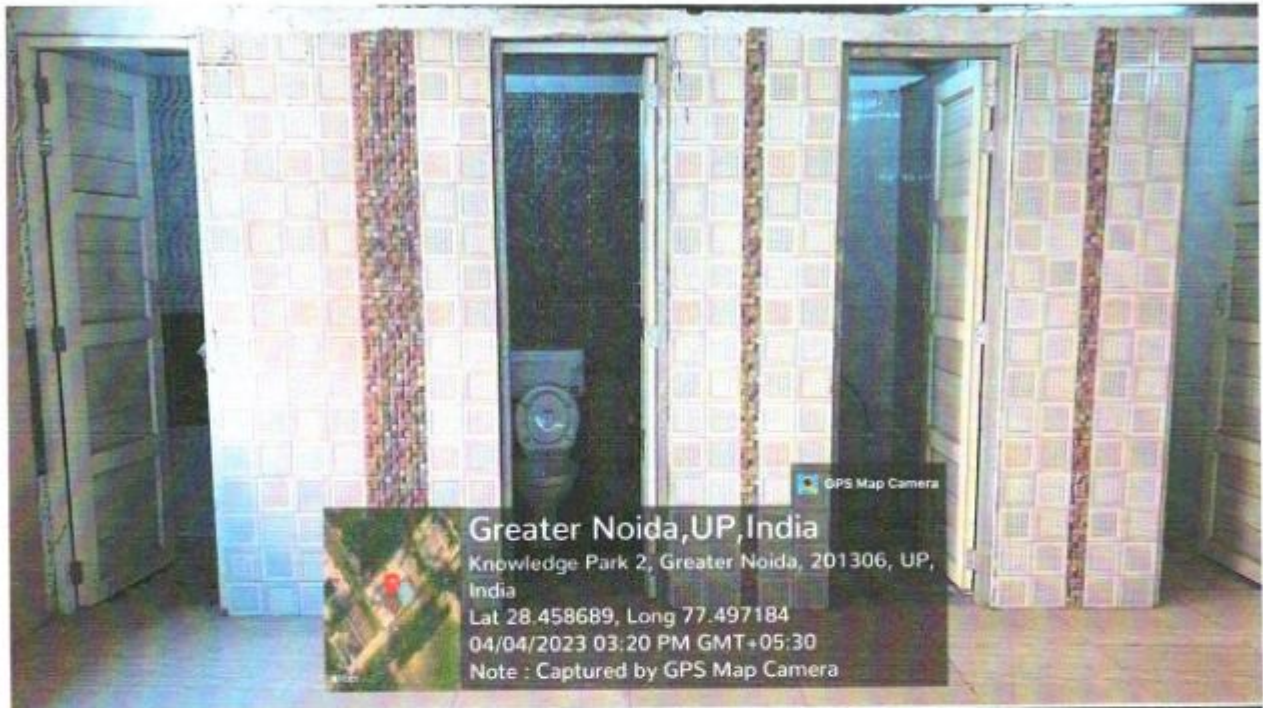

TOILET FACILITES

PRINCIPAL
GN COLLEGE OF PHARMACY
Plot No. 6B, Knowledge Park II
Greater Noida, U.P.