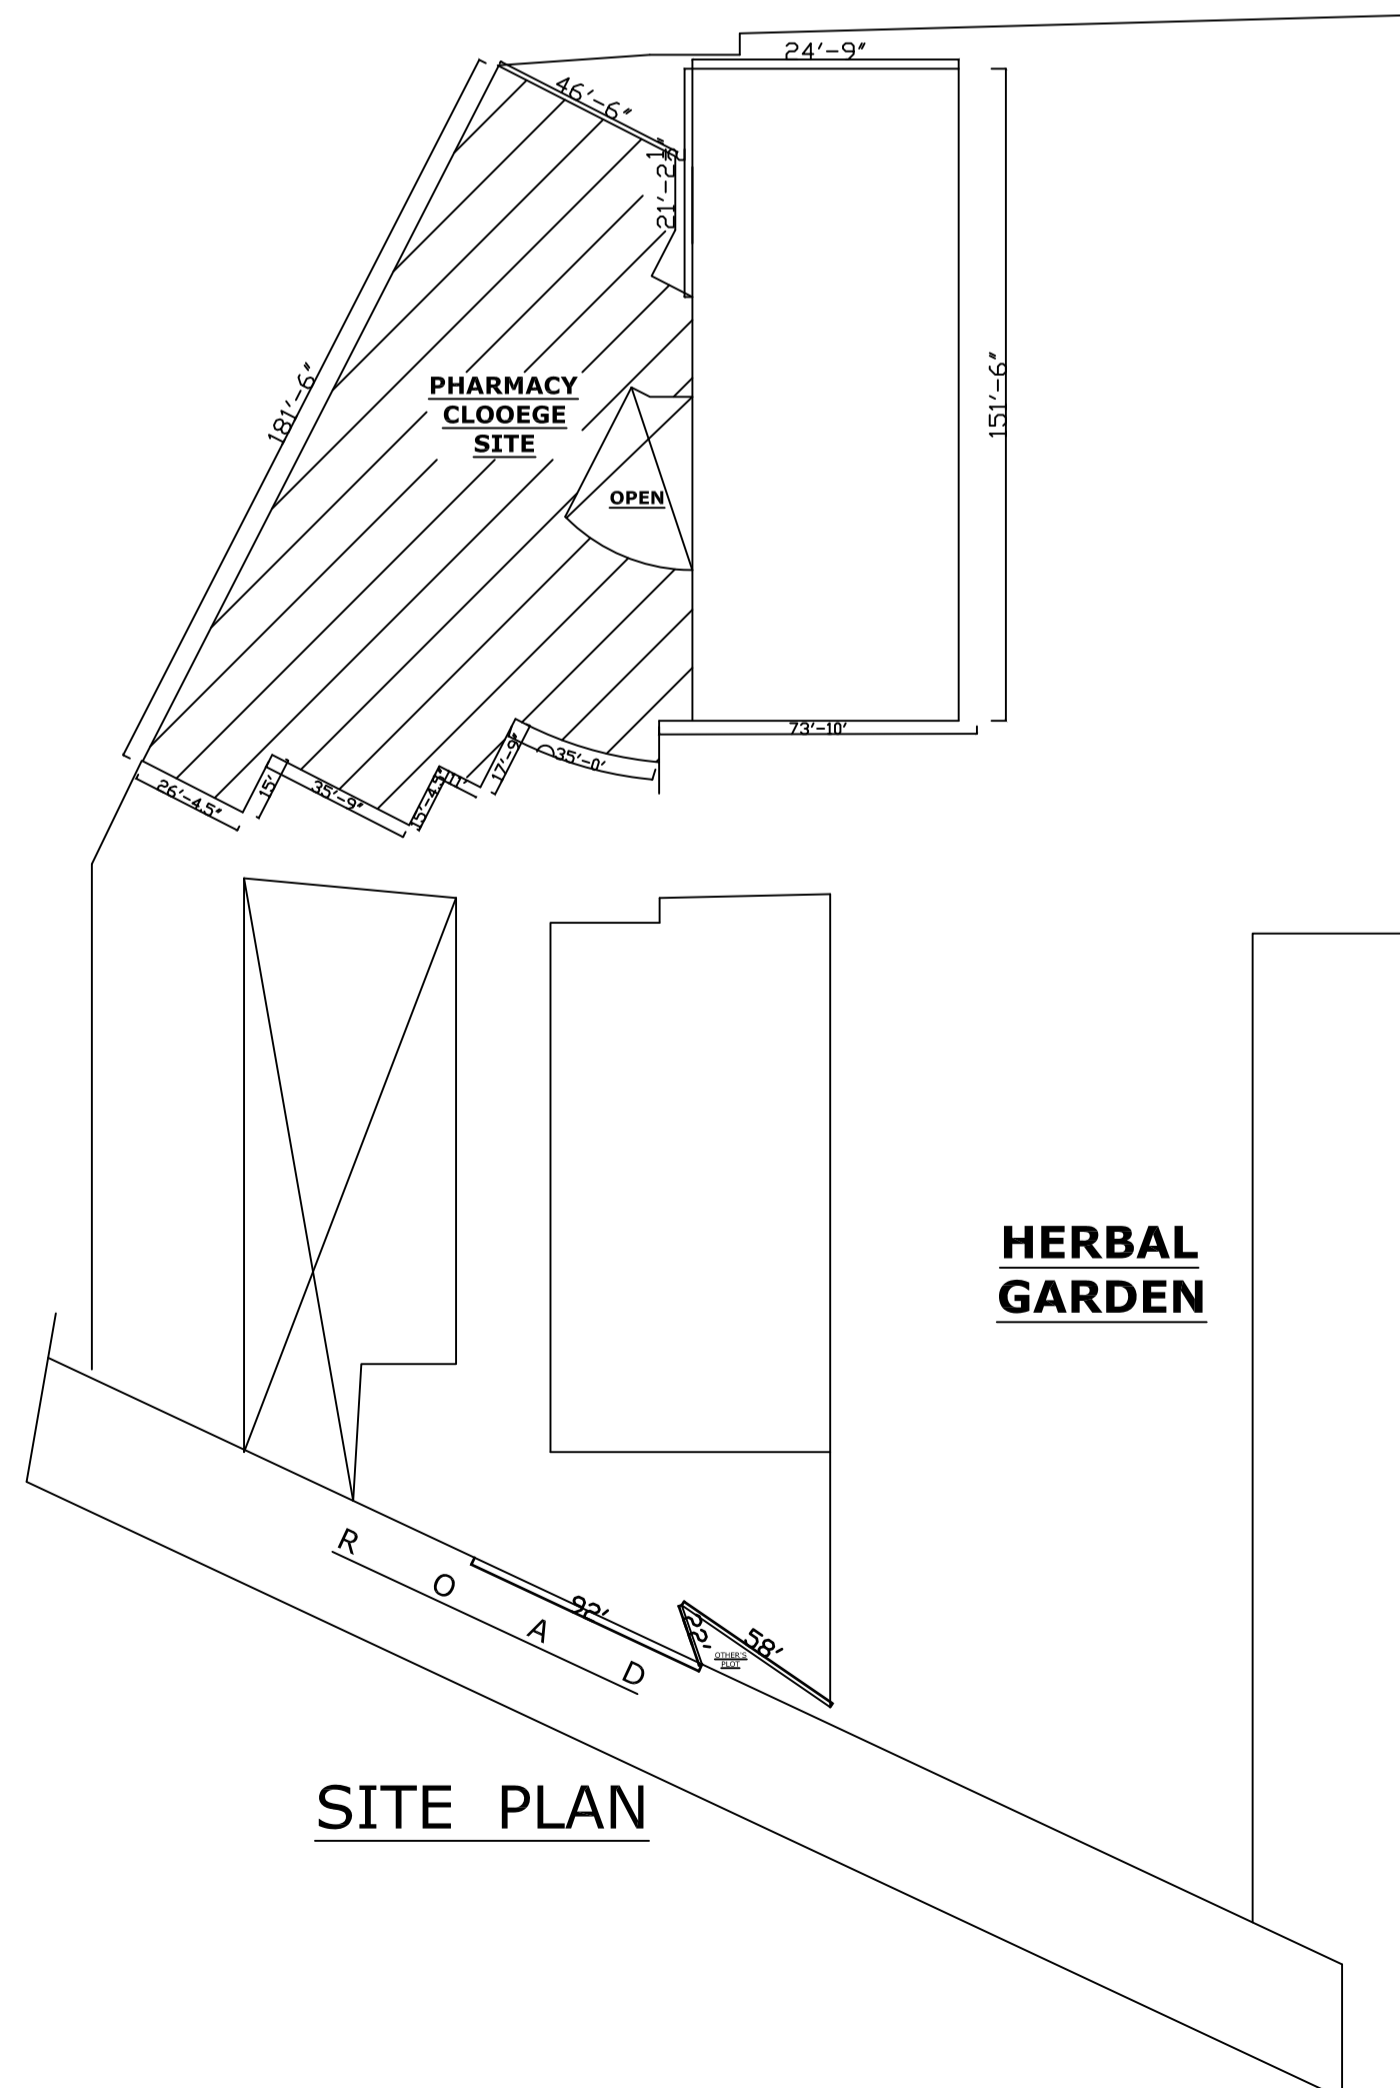

GROUND FLOOR

FIRST FLOOR

SECOND FLOOR

KEY PLAN

HERBAL GARDEN

SITE PLAN

BRICK WORK FOUNDATION

COLUMN FOUNDATION

SECTION AT A-A

AREA DETAIL	
COVERED AREA ON LOWER GROUND FLOOR	1142.75 SQ.MT
COVERED AREA ON GROUND FLOOR	1142.75 SQ.MT
COVERED AREA ON FIRST FLOOR	1142.75 SQ.MT
TOTAL AREA COLLEGE +HOSTAL =	3428.25 SQ.MT
RUN BY:- MAA SHARDACHARITABLE TRUST, 84/70 NEW BAIRAHNA PRAYAGRAJ, (UP)	
MAP OF 'MAA SHARDA INSTITUTE OF PHARMACY AT VILLAGE- PANWAR, JASRA GAUHANIA(Karma Road), TAHSEEL KARCHANA, PRAYAGRAJ, PIN 212107 (UP)	
OWNER'S SIGNATURE	