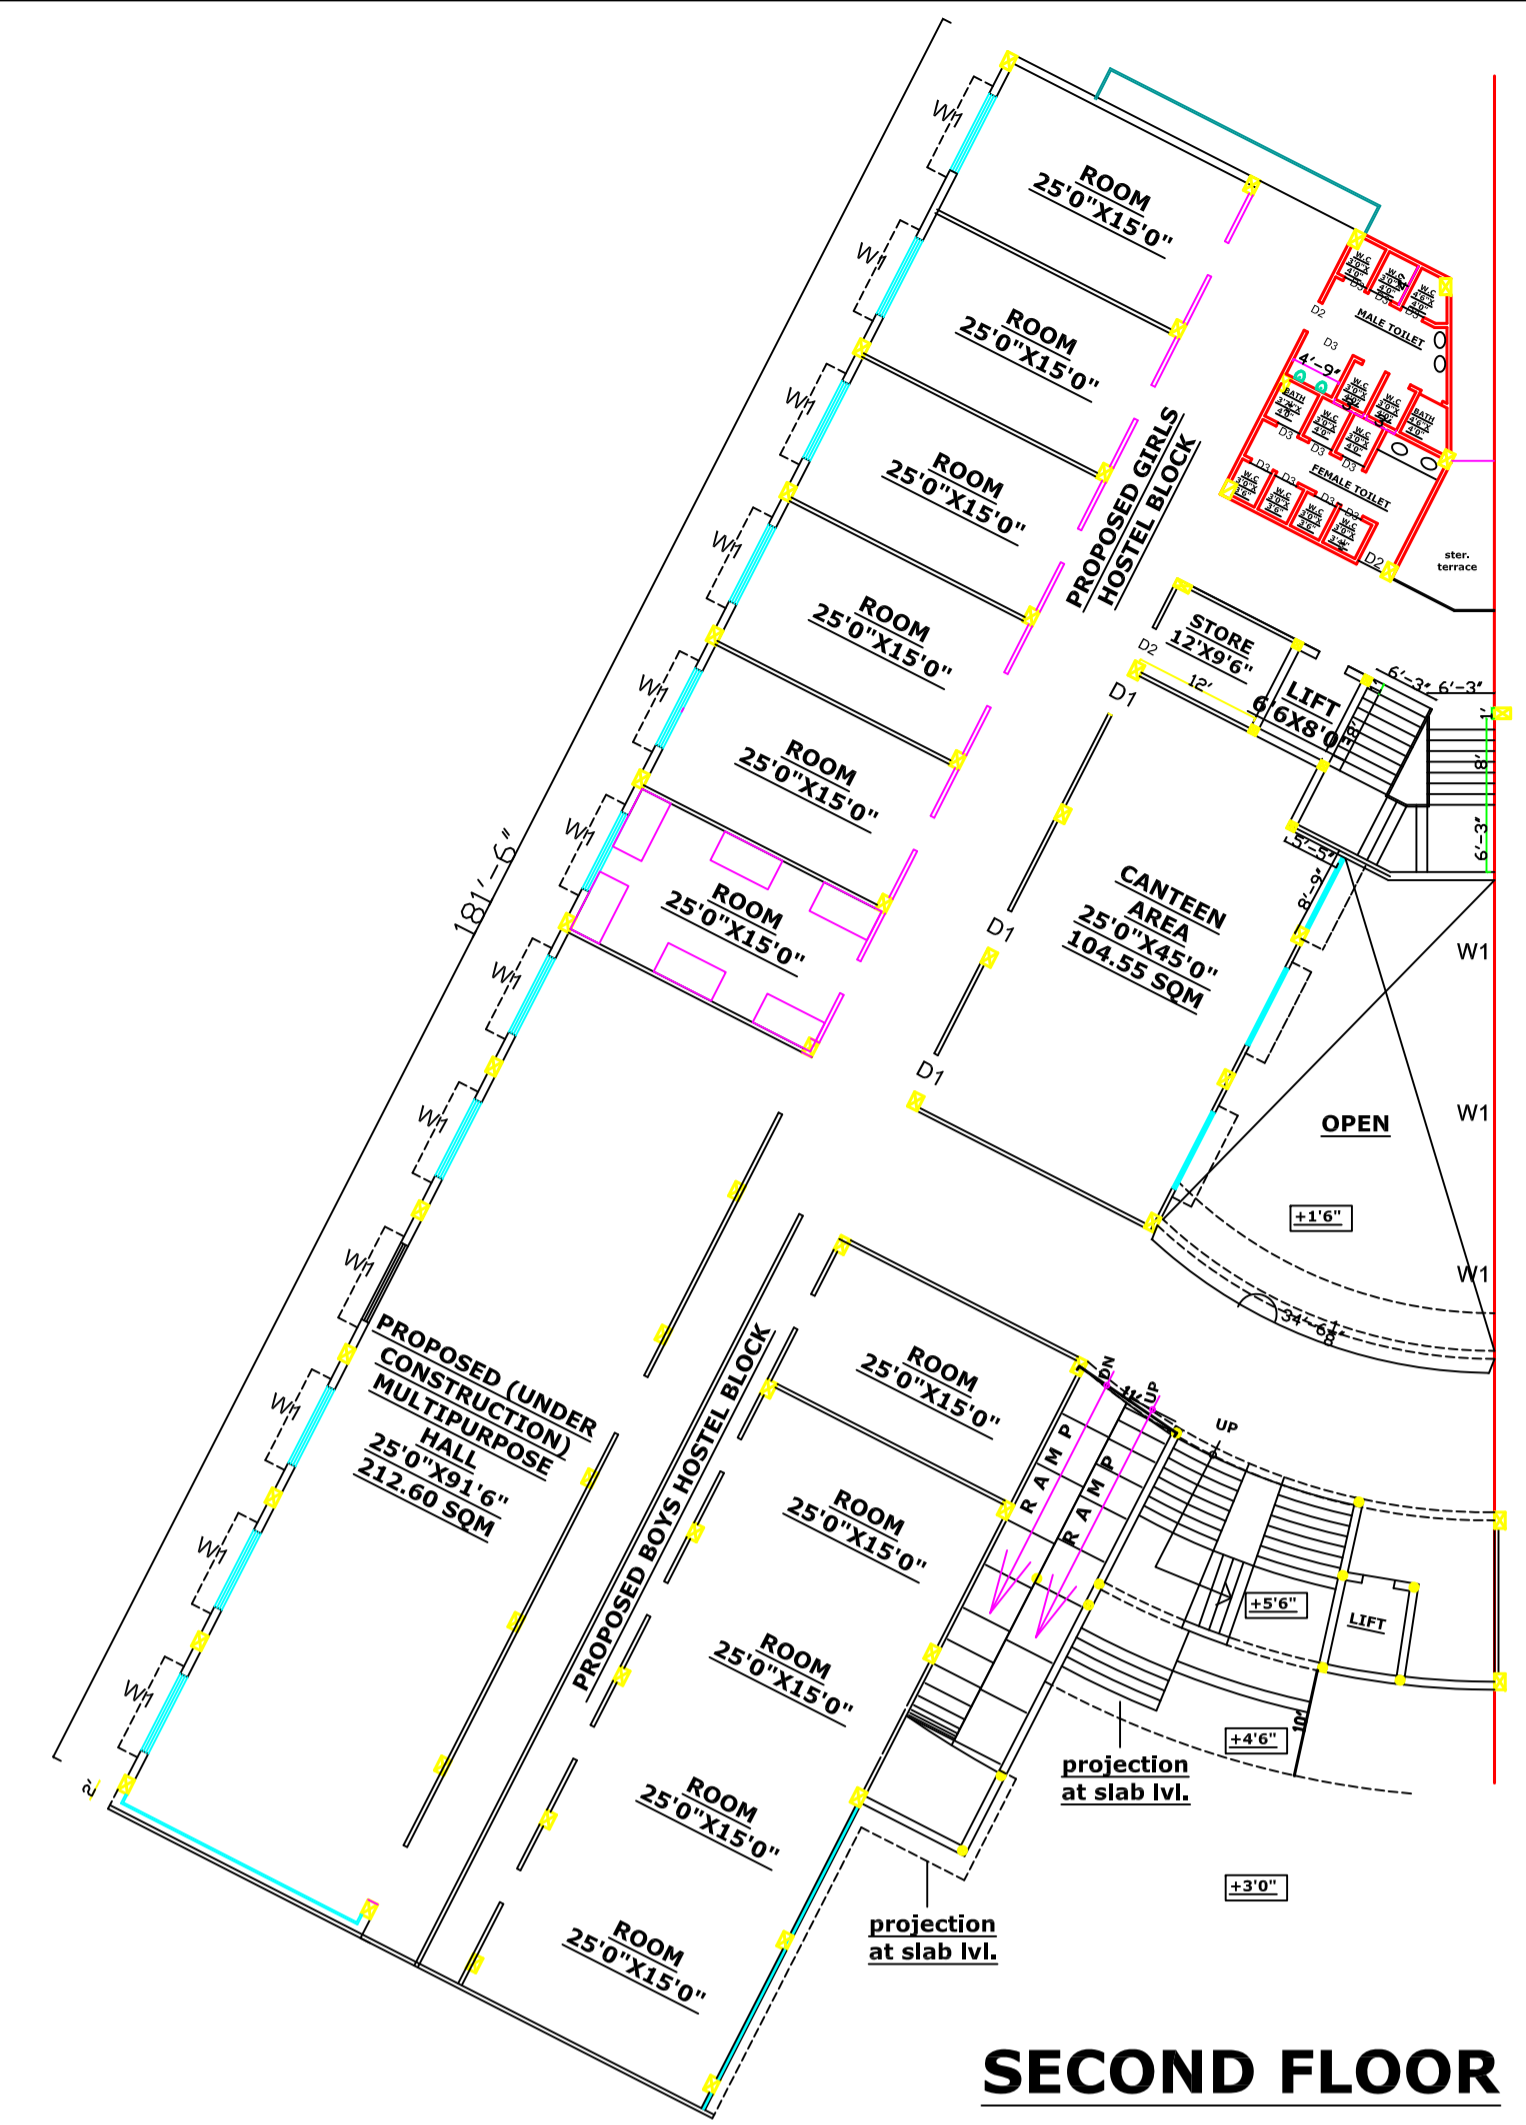

GROUND FLOOR

FIRST FLOOR

SECOND FLOOR

KEY PLAN

HERBAL GARDEN

SITE PLAN

BRICK WORK FOUNDATION

COLUMN FOUNDATION

SECTION AT A-A

AREA DETAIL	
COVERED AREA ON LOWER GROUND FLOOR	1142.75 SQ.MT
COVERED AREA ON GROUND FLOOR	1142.75 SQ.MT
COVERED AREA ON FIRST FLOOR	1142.75 SQ.MT
TOTAL AREA COLLEGE +HOSTAL =	3428.25 SQ.MT
RUN BY:- MAA SHARDACHARITABLE TRUST, 84/70 NEW BAIRAHNA PRAYAGRAJ, (UP)	
MAP OF 'MAA SHARDA INSTITUTE OF PHARMACY AT VILLAGE- PANWAR, JASRA GAUHANIA(Karma Road), TAHSEEL KARCHANA, PRAYAGRAJ, PIN 212107 (UP)	
OWNER'S SIGNATURE	