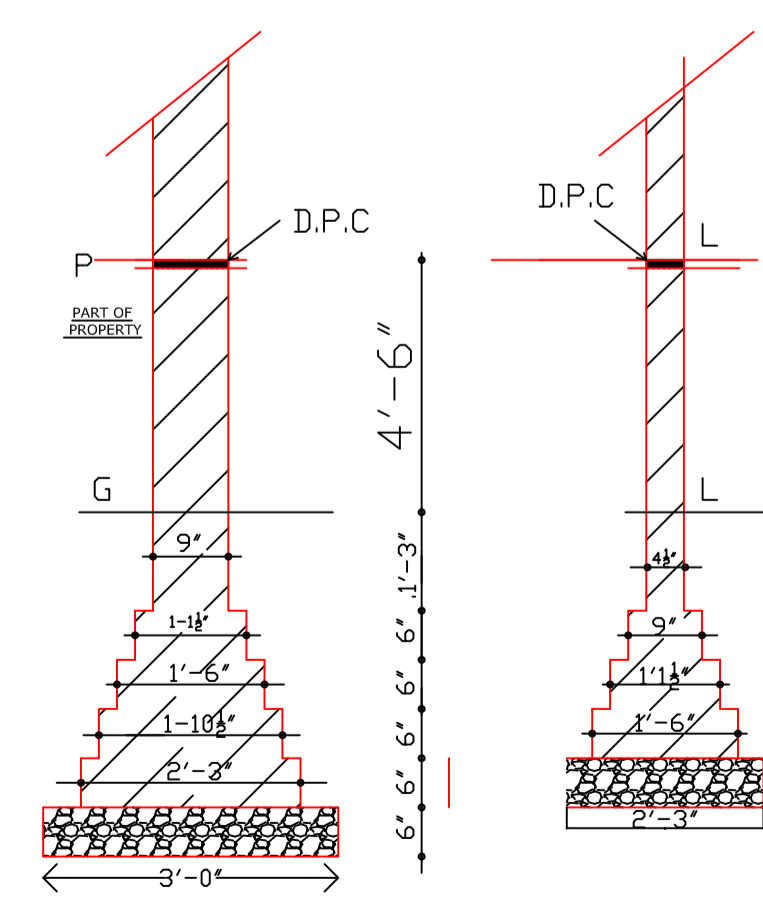

GROUND FLOOR

FIRST FLOOR

SECOND FLOOR

KEY PLAN

HERBAL GARDEN

SITE PLAN

BRICK WORK FOUNDATION

COLUMN FOUNDATION

SECTION AT A-A

AREA DETAIL	
COVERED AREA ON LOWER GROUND FLOOR	1142.75 SQ.MT
COVERED AREA ON GROUND FLOOR	1142.75 SQ.MT
COVERED AREA ON FIRST FLOOR	1142.75 SQ.MT
TOTAL AREA COLLEGE +HOSTAL =	3428.25 SQ.MT
RUN BY:- MAA SHARDACHARITABLE TRUST, 84/70 NEW BAIRAHNA PRAYAGRAJ, (UP)	
MAP OF 'MAA SHARDA INSTITUTE OF PHARMACY AT VILLAGE- PANWAR, JASRA GAUHANIA(Karma Road), TAHSEEL KARCHANA, PRAYAGRAJ, PIN 212107 (UP)	
OWNER'S SIGNATURE	