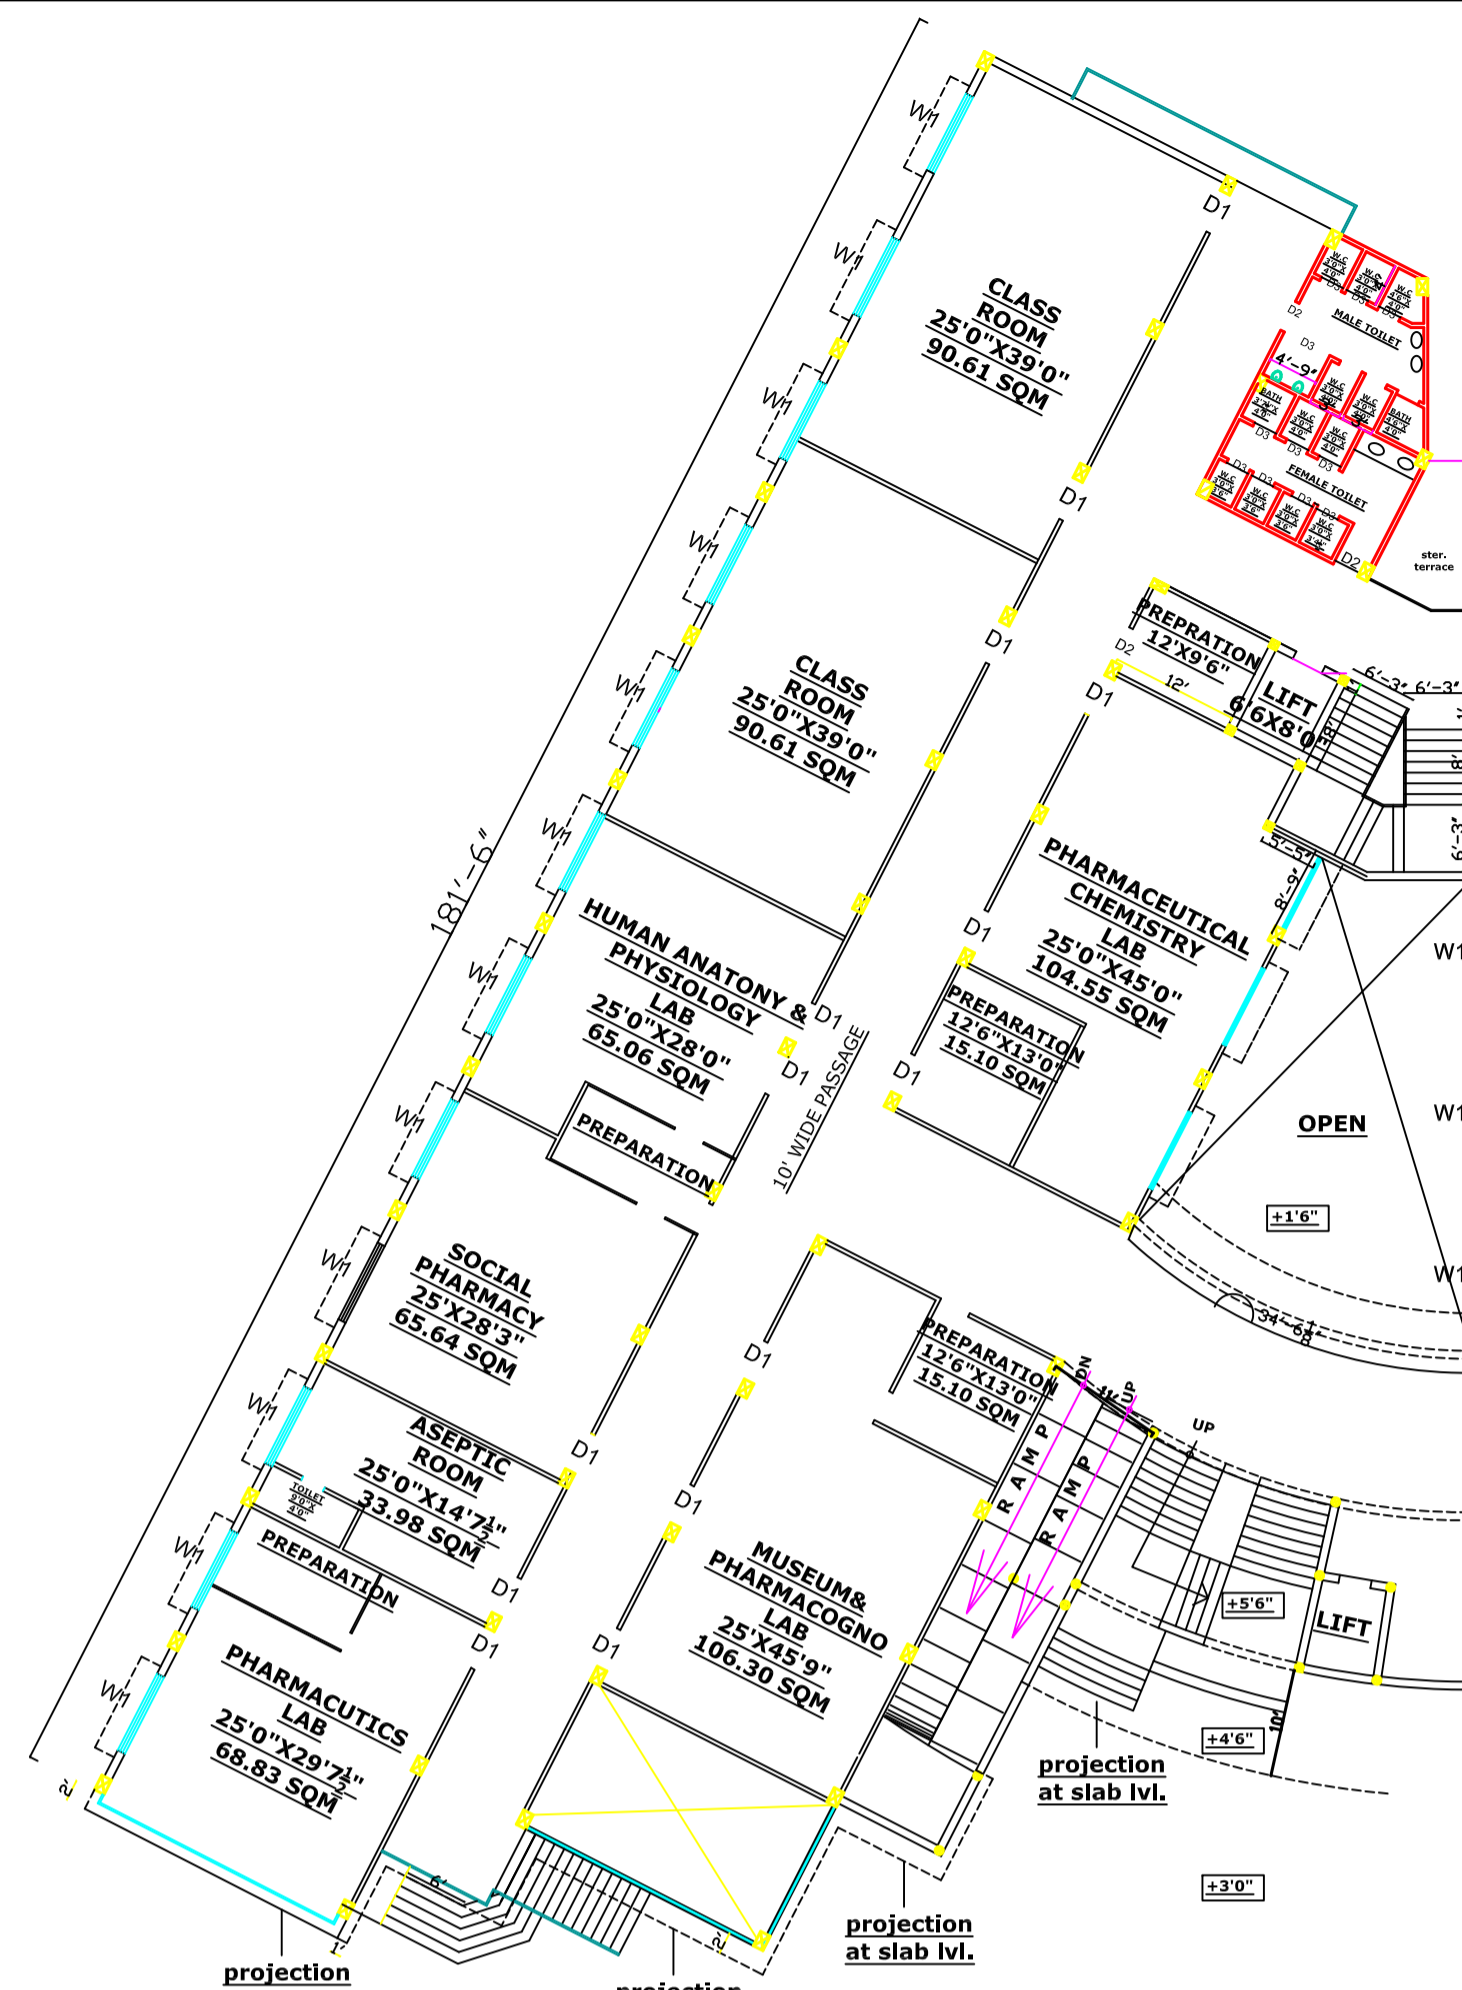

GROUND FLOOR

FIRST FLOOR

SECOND FLOOR

KEY PLAN

HERBAL GARDEN

SITE PLAN

BRICK WORK FOUNDATION

COLUMN FOUNDATION

SECTION AT A-A

AREA DETAIL	
COVERED AREA ON LOWER GROUND FLOOR	1142.75 SQ.MT
COVERED AREA ON GROUND FLOOR	1142.75 SQ.MT
COVERED AREA ON FIRST FLOOR	1142.75 SQ.MT
TOTAL AREA COLLEGE +HOSTAL =	3428.25 SQ.MT
RUN BY:- MAA SHARDACHARITABLE TRUST, 84/70 NEW BAIRAHNA PRAYAGRAJ, (UP)	
MAP OF 'MAA SHARDA INSTITUTE OF PHARMACY AT VILLAGE- PANWAR, JASRA GAUHANIA(Karma Road), TAHSEEL KARCHANA, PRAYAGRAJ, PIN 212107 (UP)	
OWNER'S SIGNATURE	