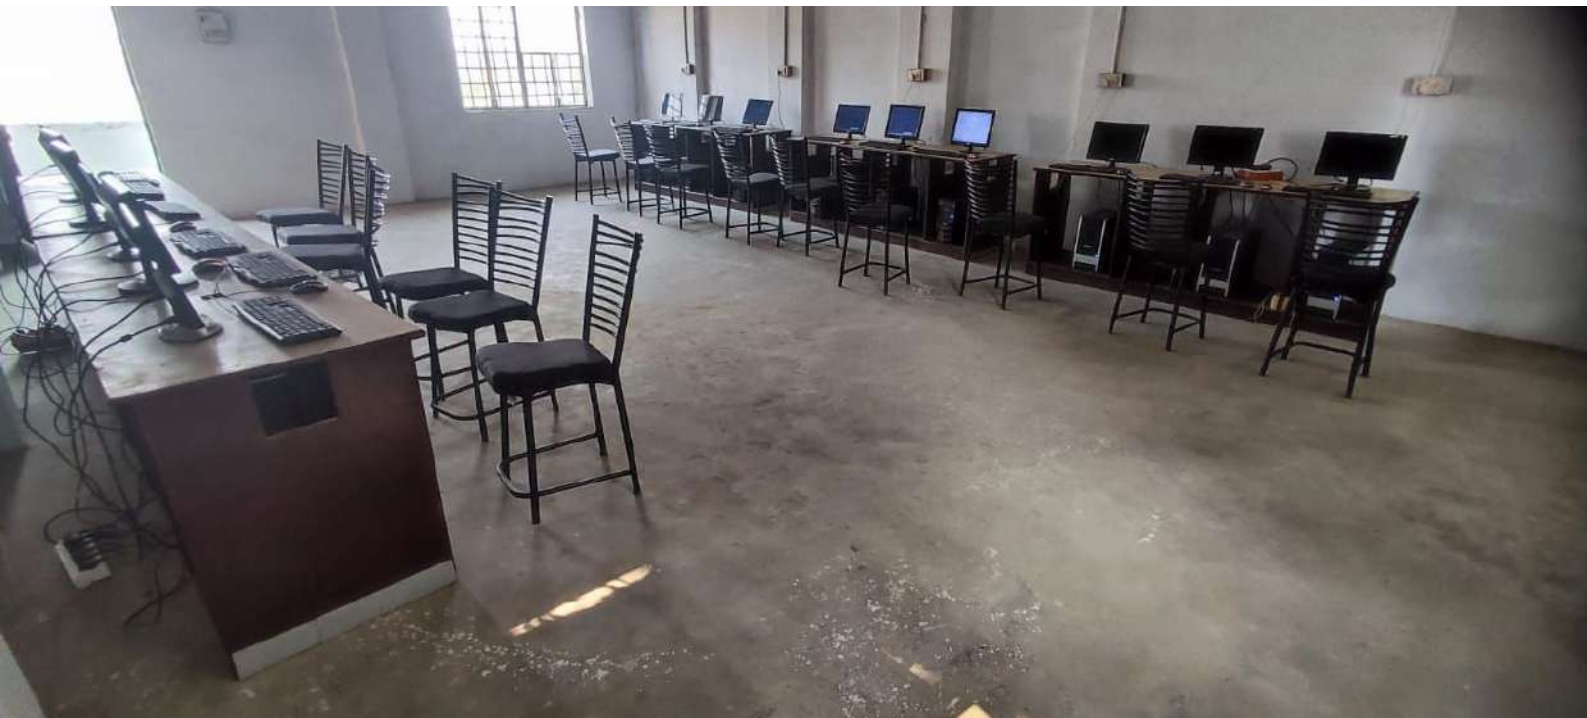

**CLASS
ROOM-I**

**CLASS
ROOM
ii**

**LIBRARY
& READING
ROOM**

PHARMACEUTICAL
CHEMISTRY

PHARMACOGNOSY LAB

SEMINAR
HALL

GPS Map Camera

Silaudhi Kala, Uttar Pradesh, India