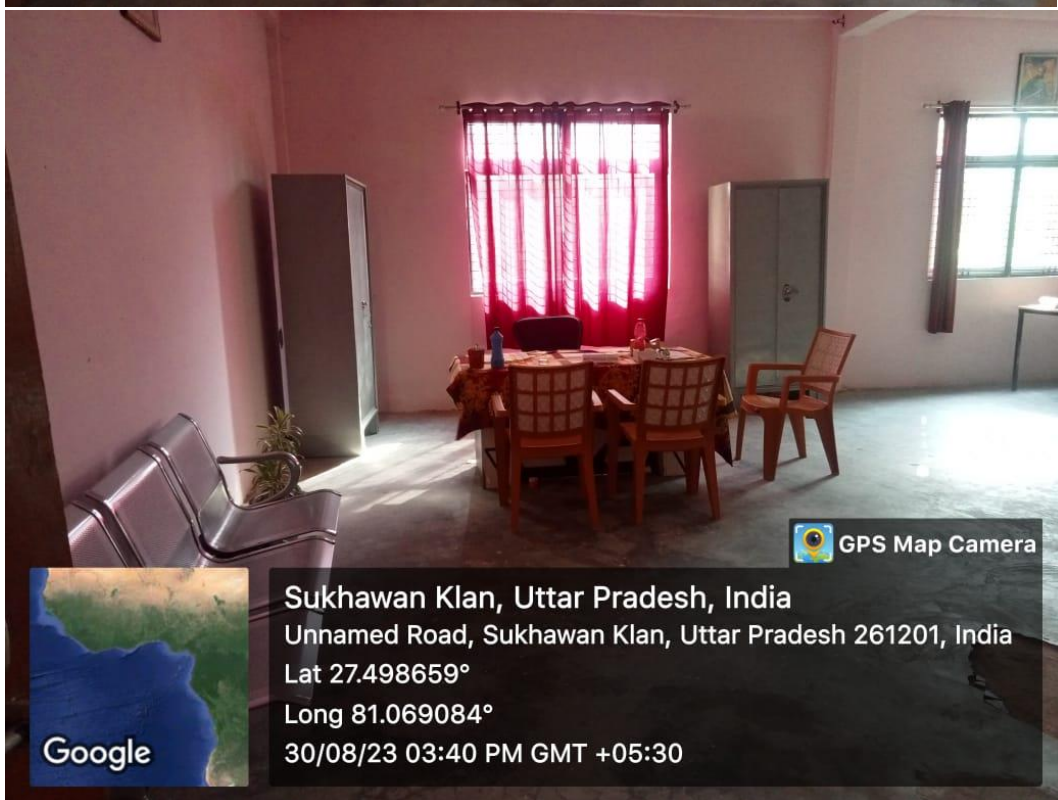

## PRINCIPAL ROOM

**CONFEDENTIAL ROOM**

**PRINCIPAL ROOM**

 GPS Map Camera

**Sirsaklan, Uttar Pradesh, India**  
G358+3V9, Sirsaklan, Uttar Pradesh 261201, India  
Lat 27.505037°  
Long 81.06786°  
30/08/23 02:29 PM GMT +05:30