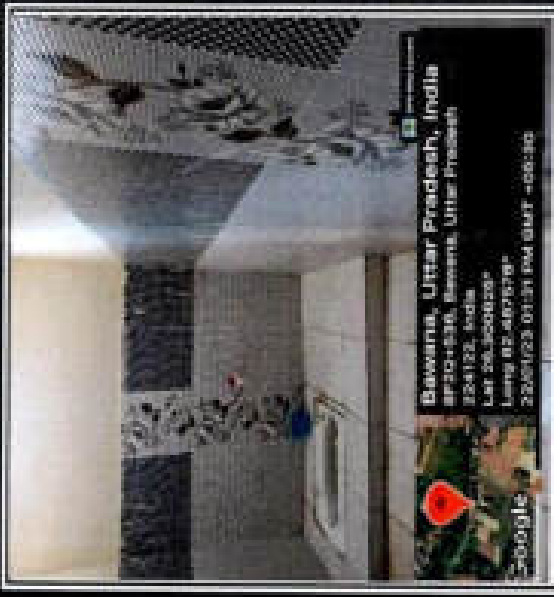

Boys Toilet

 Bawana, Uttar Pradesh, India
 8F20+536, Bawana, Uttar Pradesh
 224122, India
 Lat 26.300587°
 Long 82.467606°
 22/01/23 01:33 PM GMT +05:30

Google

Girls Toilet

 Bawana, Uttar Pradesh, India
 8F20+536, Bawana, Uttar Pradesh
 224122, India
 Lat 26.300623°
 Long 82.467679°

Google

 Bawana, Uttar Pradesh, India
 8F20+536, Bawana, Uttar Pradesh
 224122, India
 Lat 26.300623°
 Long 82.467679°
 22/01/23 01:31 PM GMT +05:30

Google

TOILET MALE FEMALE

 Bawana, Uttar Pradesh, India
 8F20+536, Bawana, Uttar Pradesh
 224122, India
 Lat 26.300623°
 Long 82.467679°
 22/01/23 01:31 PM GMT +05:30