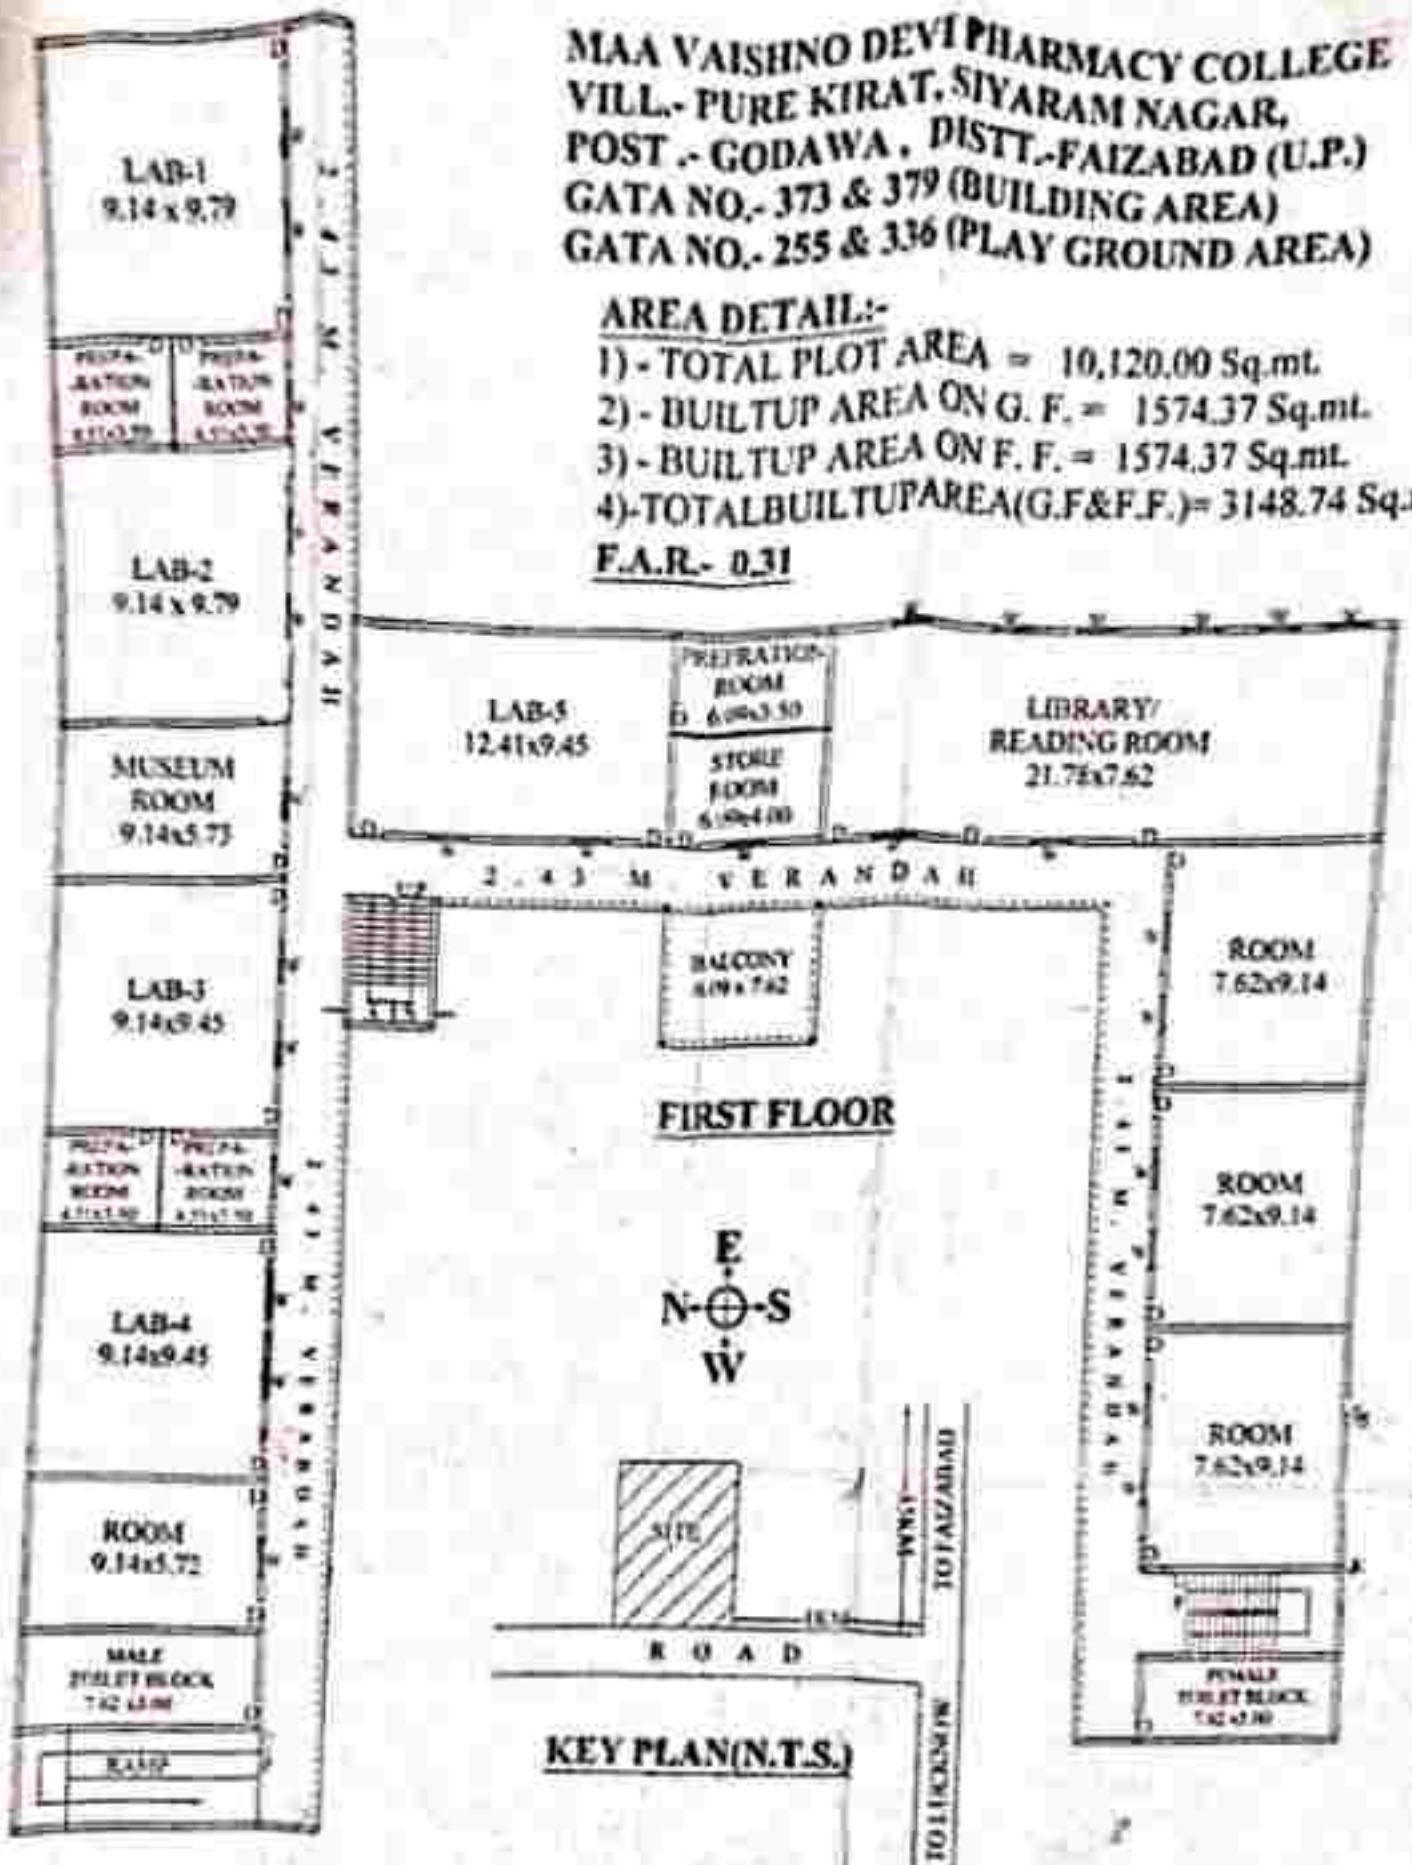

MAA VAISHNO DEVI PHARMACY COLLEGE
VILL.- PURE KIRAT, SIYARAM NAGAR,
POST - GODAWA, DISTT.-FAIZABAD (U.P.)
GATA NO.- 373 & 379 (BUILDING AREA)
GATA NO.- 255 & 336 (PLAY GROUND AREA)

AREA DETAIL:-

- 1) - TOTAL PLOT AREA = 10,120.00 Sq.mt.
- 2) - BUILTUP AREA ON G. F. = 1574.37 Sq.mt.
- 3) - BUILTUP AREA ON F. F. = 1574.37 Sq.mt.
- 4) - TOTAL BUILTUP AREA (G.F & F.F.) = 3148.74 Sq.mt.

F.A.R.- 0.31

108.81

93.00

O P E N

Z
O
P
E
N

45.58

O P E N

PLAY
GROUND