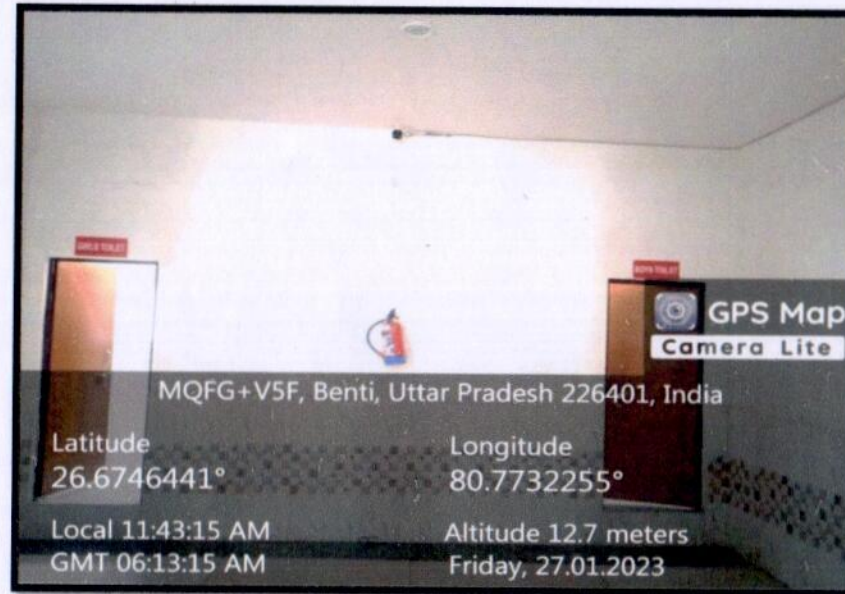

HEERALAL YADAV COLLEGE OF PHARMACY
593, Benti, Sarojini Nagar, Bani-Mohan Road, Lucknow- 226401

MALE/FEMALE & PHYSICAL HANDICAP TOILET

Reetu.
PRINCIPAL
Heeralal Yadav College of Pharmacy
-593, Benti, Sarojini Nagar, Lucknow-226401

GIRLS TOILET

 **GPS Map**
Camera Lite

MQGG+3CG, Benti, Uttar Pradesh 226401, India

Latitude

26.675496666666664°

Longitude

80.775728333333333°

Local 11:10:44 AM

GMT 05:40:44 AM

Altitude 121 meters

Wednesday, 30.08.2023

BOYS TOILET

 **GPS Map**
Camera Lite

MQGG+3CG, Benti, Uttar Pradesh 226401, India

Latitude
26.675369999999997°

Longitude
80.77545666666667°

Local 11:13:13 AM

GMT 05:43:13 AM

Altitude 120 meters

Wednesday, 30.08.2023