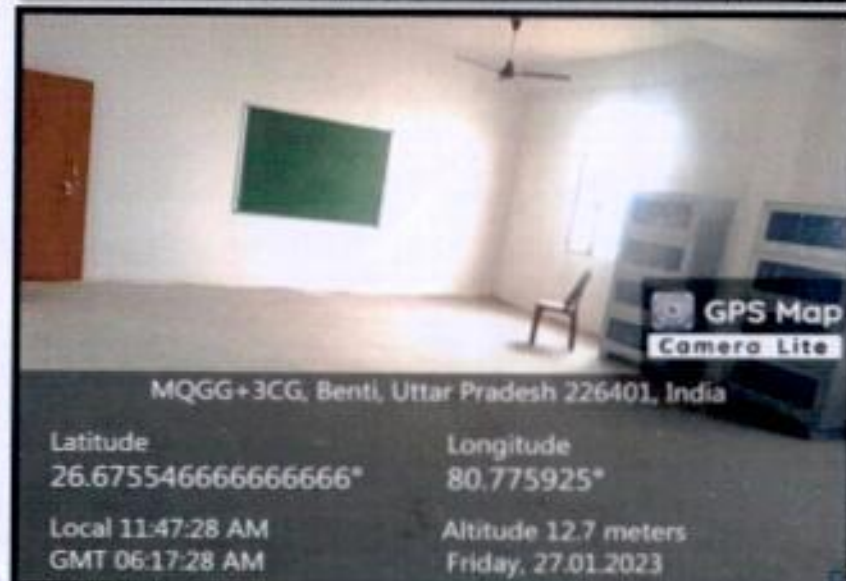

HEERALAL YADAV COLLEGE OF PHARMACY
593, Benti, Sarojini Nagar, Bani-Mohan Road, Lucknow- 226401

MUSEUM ROOM

Benti
PRINCIPAL