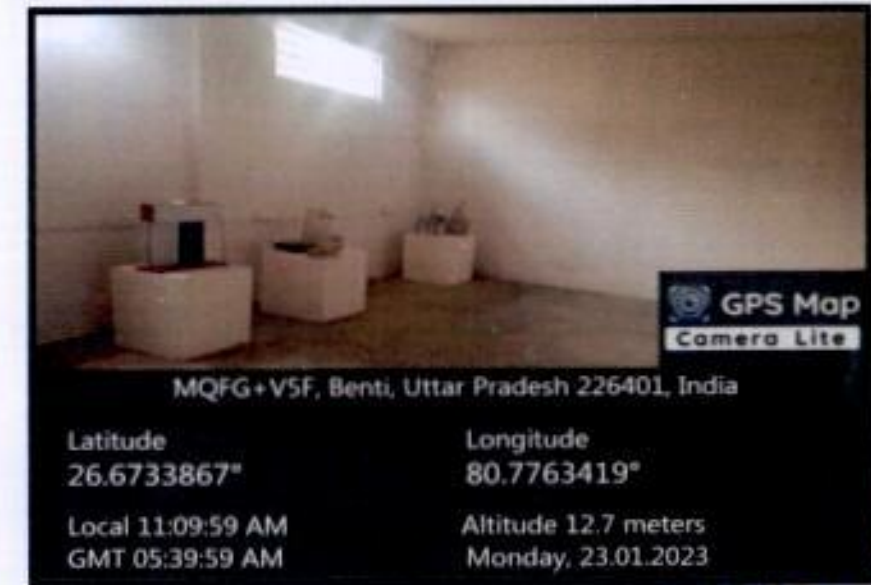

Altitude 12.7 meters
Monday, 23.01.2023

GPS Map
Camera Lite

MQGG+3CG, Benti, Uttar Pradesh 226401, India

Latitude
26.675501666666666°

Longitude
80.775908333333333°

Local 11:26:30 AM
GMT 05:56:30 AM

Altitude 12.7 meters
Monday, 23.01.2023

Roster
CIPAL

HEERALAL YADAV COLLEGE OF PHARMACY
593, Benti, Sarojini Nagar, Bani-Mohan Road, Lucknow- 226401

MACHINE ROOM

HEERALAL YADAV COLLEGE OF PHARMACY
593, Benti, Sarojini Nagar, Bani-Mohan Road, Lucknow- 226401