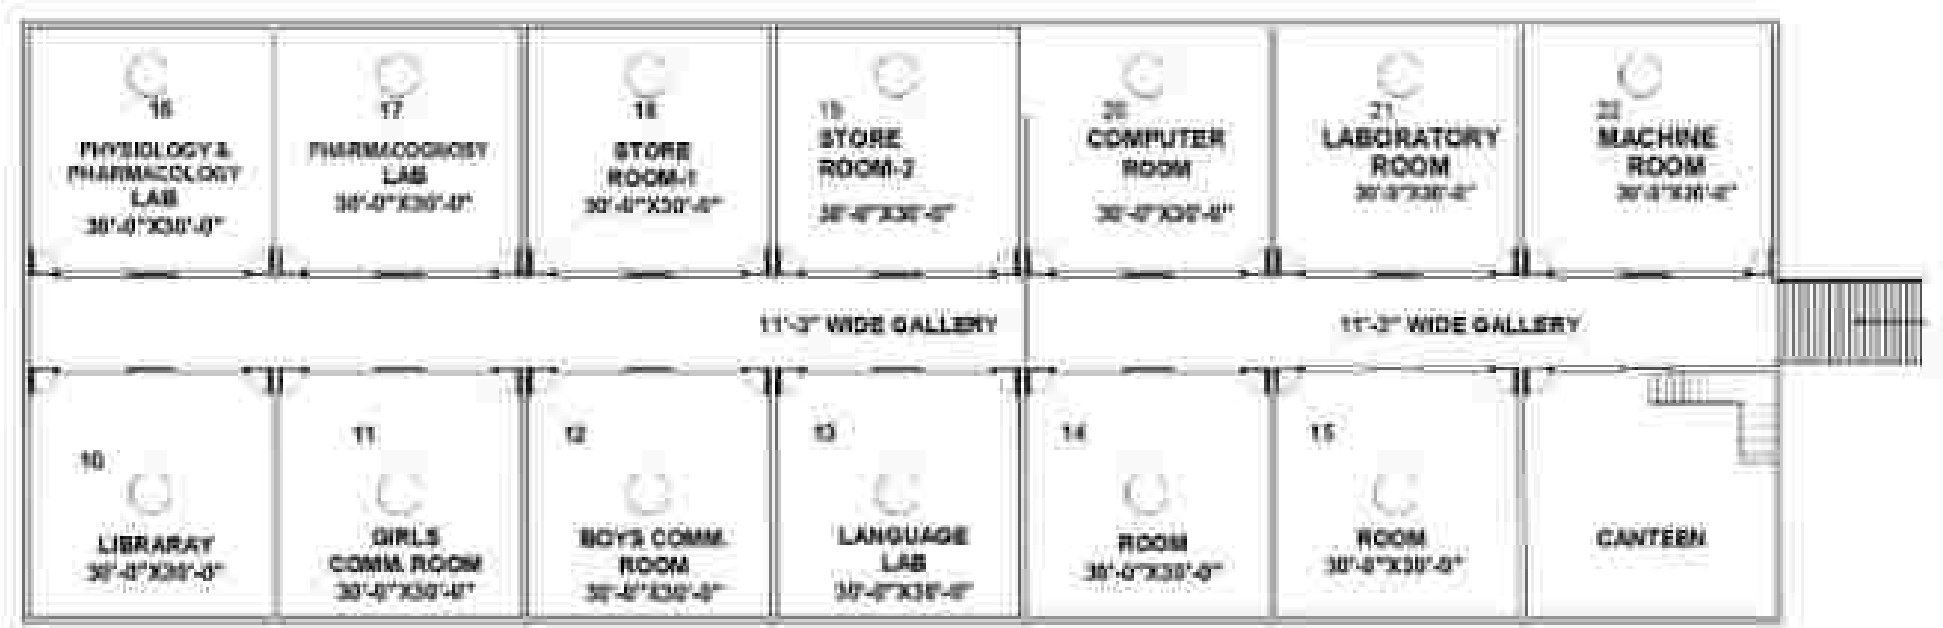

GROUND FLOOR PLAN

FIRST FLOOR PLAN

OWNER :- MEERA YADAV SECRETARY	COLLAGE :- SHRI BHARAT SINGH KAMLA DEVI PHARMACY COLLEGE PROPOSED BY :- D.PHARMA COURSES	TOTAL LAND AREA:- 10000 SQ.MT	DRAWN BY:- VISHAL JAIN DATE:- 10. JUN. 2022	VISHAL JAIN RAJDHANI COMPLEX HATHRAS ADDA (ALIGARH)	DRG. TITLE:-
		TOTAL COV. AREA:- 3175.00 SQ.MT			GROUND FLOOR & FIRST FLOOR PLAN
		TOTAL OPEN AREA:- 6825.00 SQ.MT			