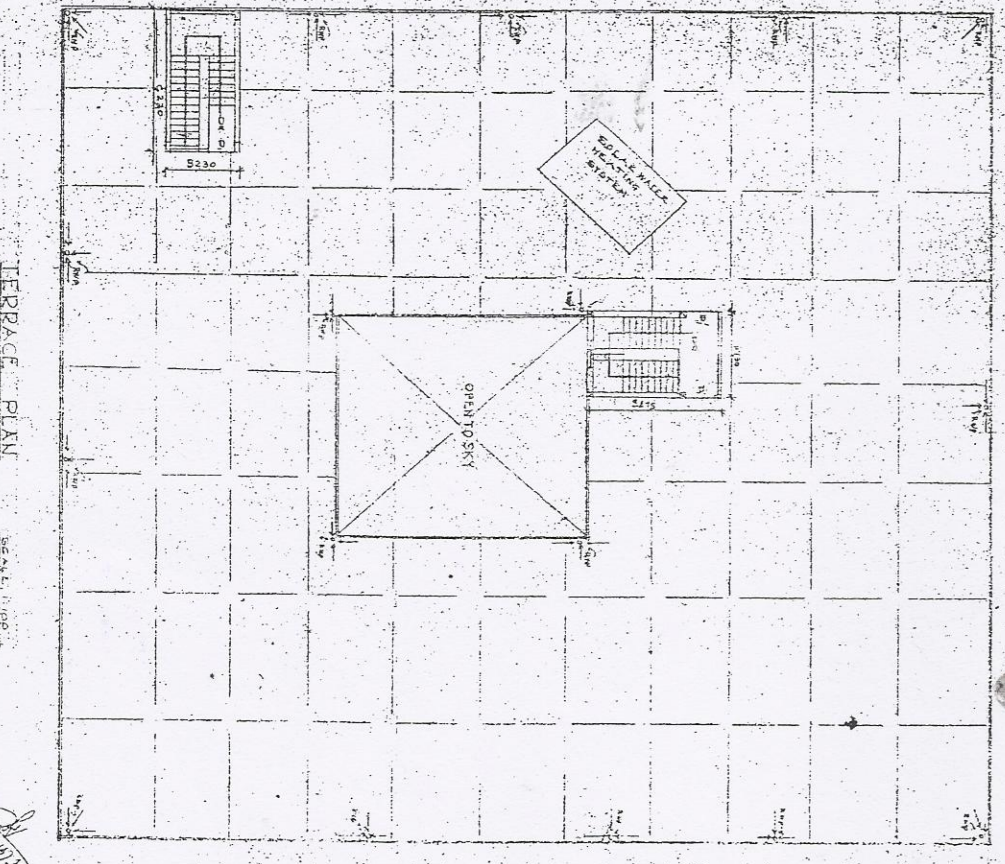

SECONDED FLOOR PLAN
SCALE: 1/100

KEY PLAN
W/ 1/50 SCALE

F.C.C. COL. DETAIL
NET. RECALL

FOUNDATION DETAIL COLUMN DETAIL
SCALE: NET. 1/30 SCALE

TERRACE PLAN
SCALE: 1/100

Director
I. P. R. R.
Sohramao, Unnao

PROPOSED INSTITUTE BUILDING FOR SANSKRIT EDUCATIONAL & CULTURAL SOCIETY ON GATE NO 81, 76 & 50 AT SOHRAMAO DISTRICT UNNAO.

REVISOR: DATE: 02/03/2024

SCALE: 1/100	DATE: 02/03/2024
BY: S. B. AGARWAL	DATE: 02/03/2024

PREPARED BY: S. B. AGARWAL
PROJECT: RAJESH & ASSOCIATES ARCHITECTS & ENGINEERS
RAJESH & ASSOCIATES ARCHITECTS & ENGINEERS
GATEWAY NO. 81, 76 & 50 AT SOHRAMAO DISTRICT UNNAO.