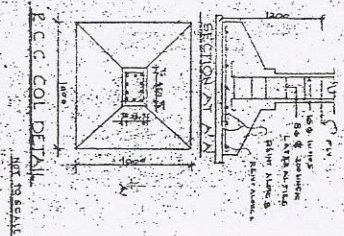

SECONDED FLOOR PLAN
SCALE: 1/100

KEY PLAN
W/ 1/50 SCALE

F.C.C. COL. DETAIL
NET. RECALL

FOUNDATION DETAIL COLUMN DETAIL
SCALE: NET. 1/30 SCALE

TERRACE PLAN
SCALE: 1/100

Director
I. P. R. R.
Sohramao, Unnao

PROPOSED INSTITUTE BUILDING FOR SANSKRIT EDUCATIONAL & CULTURAL SOCIETY ON GATE NO 81, 76 & 50 AT SOHRAMAO DISTRICT UNNAO.