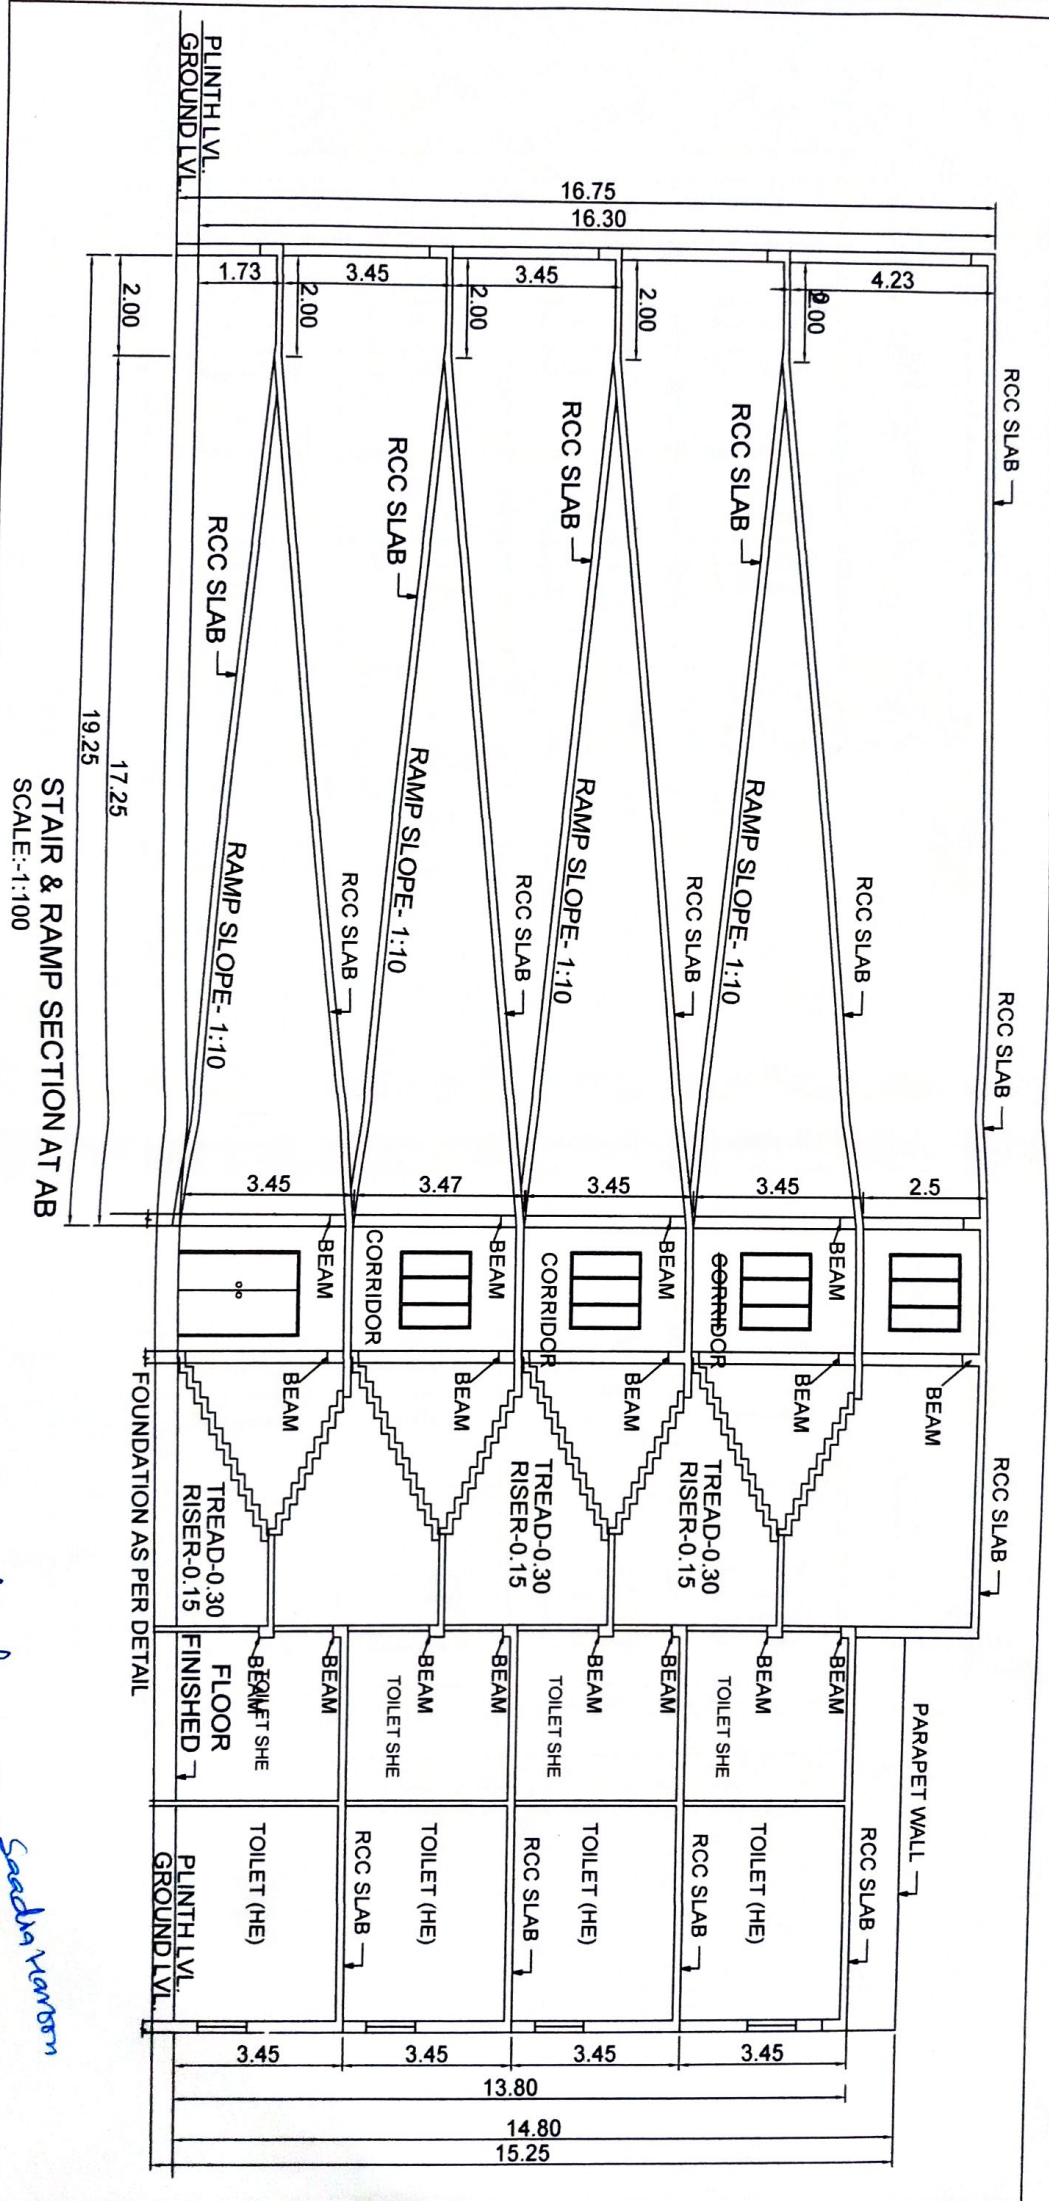

STAIR & RAMP SECTION AT AB
SCALE:-1:100

K. Muddgal

KAPIL MUDGAL
B.ARCH.

Reg.No. CA/20269/96

Sachin Kharbarn

Dr. Sachin Kharbarn

M.Tech. (Civil)
Reg.No. PE/00019/18