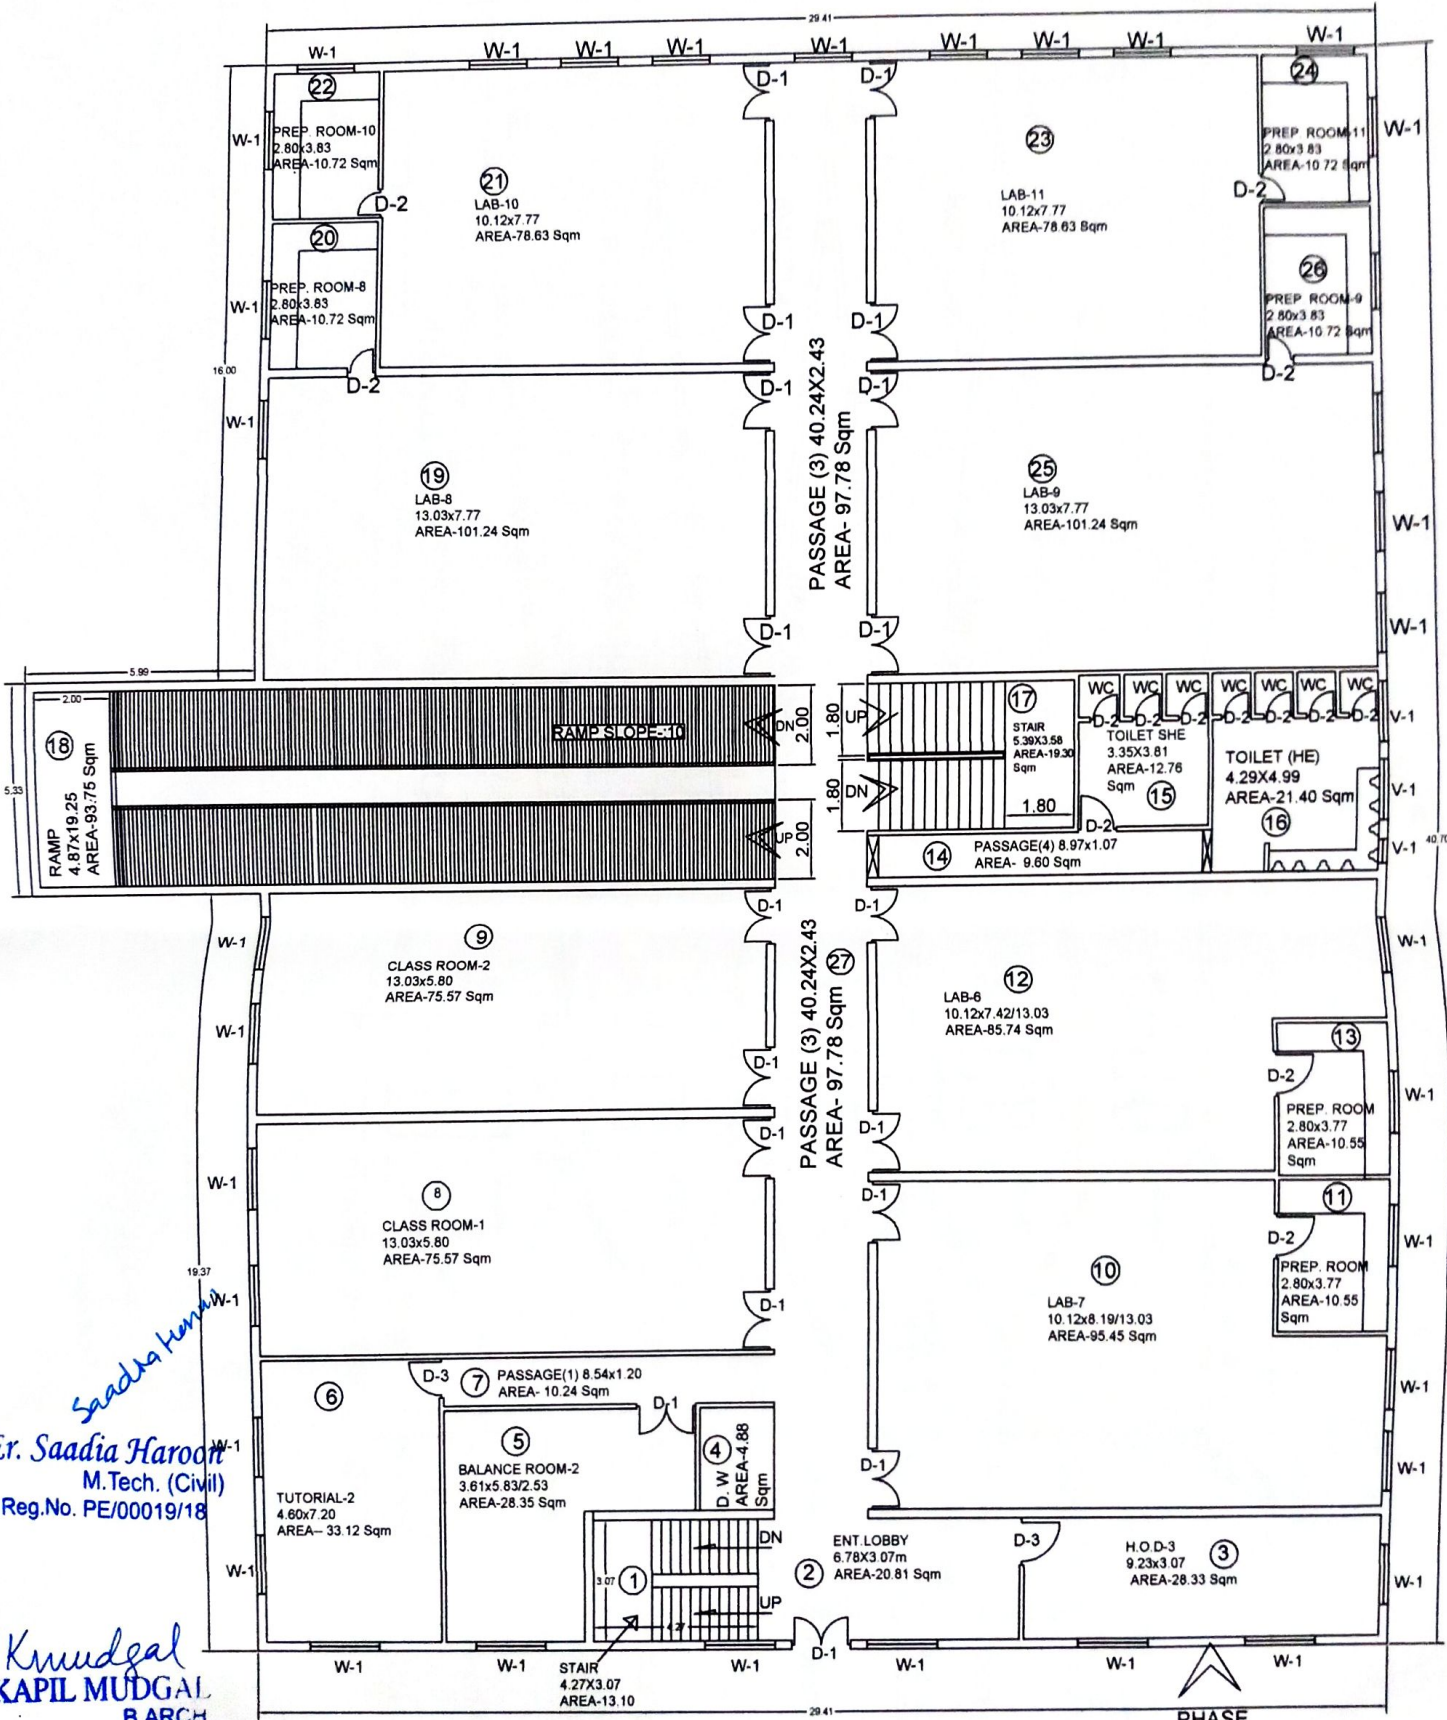

Kmudgal
KAPIL MUDGAL
 B.ARCH.
 Reg.No. CA/20269/96

GROUND FLOOR PLAN SCALE:-1:100

Saadia Haroon
Er. Saadia Haroon
 M.Tech. (Civil)
 Reg.No. PE/00019/18

Kmudgal
KAPIL MUDGAL
 B.ARCH.
 Reg.No. CA/20269/96

FIRST FLOOR PLAN SCALE:-1:100