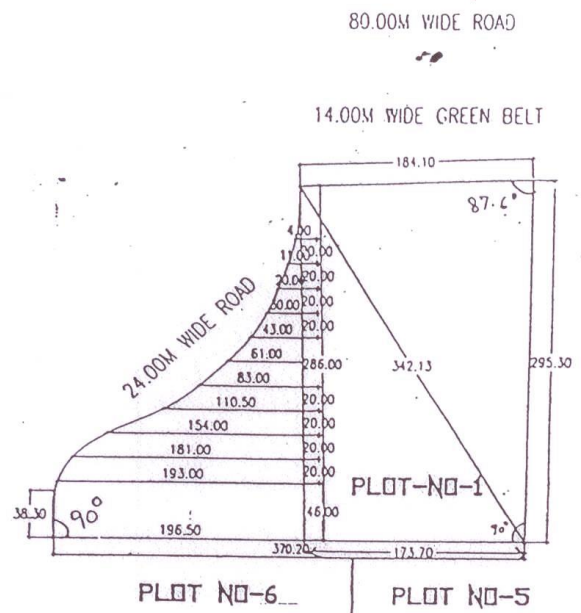

Plot No-1

PLOT NO-2

for the benefit of the Welfare Society

*Shaloo*  
President

*Ram*  
By *Ram* / *ms*  
Greater Noida Industrial Development Authority  
G-Block Sector 27, Noida, U.P.

AREA-76209.67 sqm

SIGN- POSSESSION TAKEN OVER ALLOTEE	SIGN- POSSESSION HANDED OVER ALLOTEE	
LEASE PLAN OF PLOT-NO-1 OF INSTITUTIONAL AREA PHASE-II	<i>S. Comar</i> ASST MGR(ENGG)	<i>S. S. S.</i> MGR(ENGG)
GREATER NOIDA INDUSTRIAL DEVELOPMENT AUTHORITY	SM(ENGG)	<i>Az</i> DRAUGHTSMAN