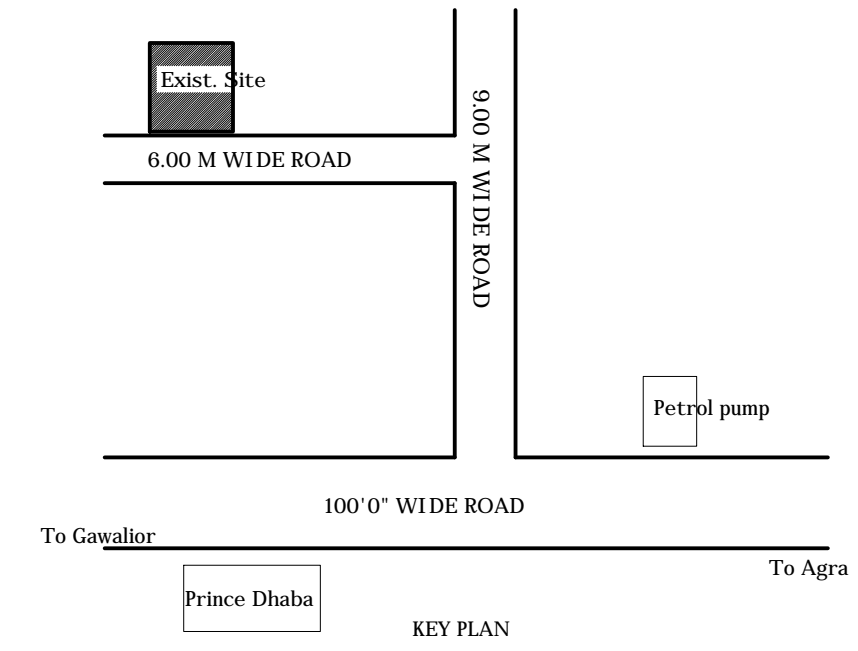

FRONT ELEVATION

SECOND FLOOR PLAN

FIRST FLOOR PLAN

GROUND FLOOR PLAN

KEY PLAN

SITE PLAN

CHART	AREA	EXISTING BUILDING PLAN OF RAJA S.P. SINGH COLLEGE AT KHASRA NO. 564 VILLAGE :- ITORA GWALIOR ROAD AGRA.	
TOTAL LAND AREA	3830.00 Sqm	OWNER'S SIGN.	ARCHITECTS SIGN.
OPEN AREA ON G.F.	2469.74 Sqm		
COVD AREA ON G.F.	1360.26 Sqm	Raja S.P. Singh Education Society	SPACE DESIGNER'S & ARCHITECTS F. F. SHOP NO. 104 PUNEET VRINDAVAN SANJAY PLACE. AGRA. Mob. 9412588586
COVD AREA ON F.F.	1199.16 Sqm		
COVD AREA ON S.F.	0609.06 Sqm		
TOTAL COVD AREA	3168.48 Sqm		