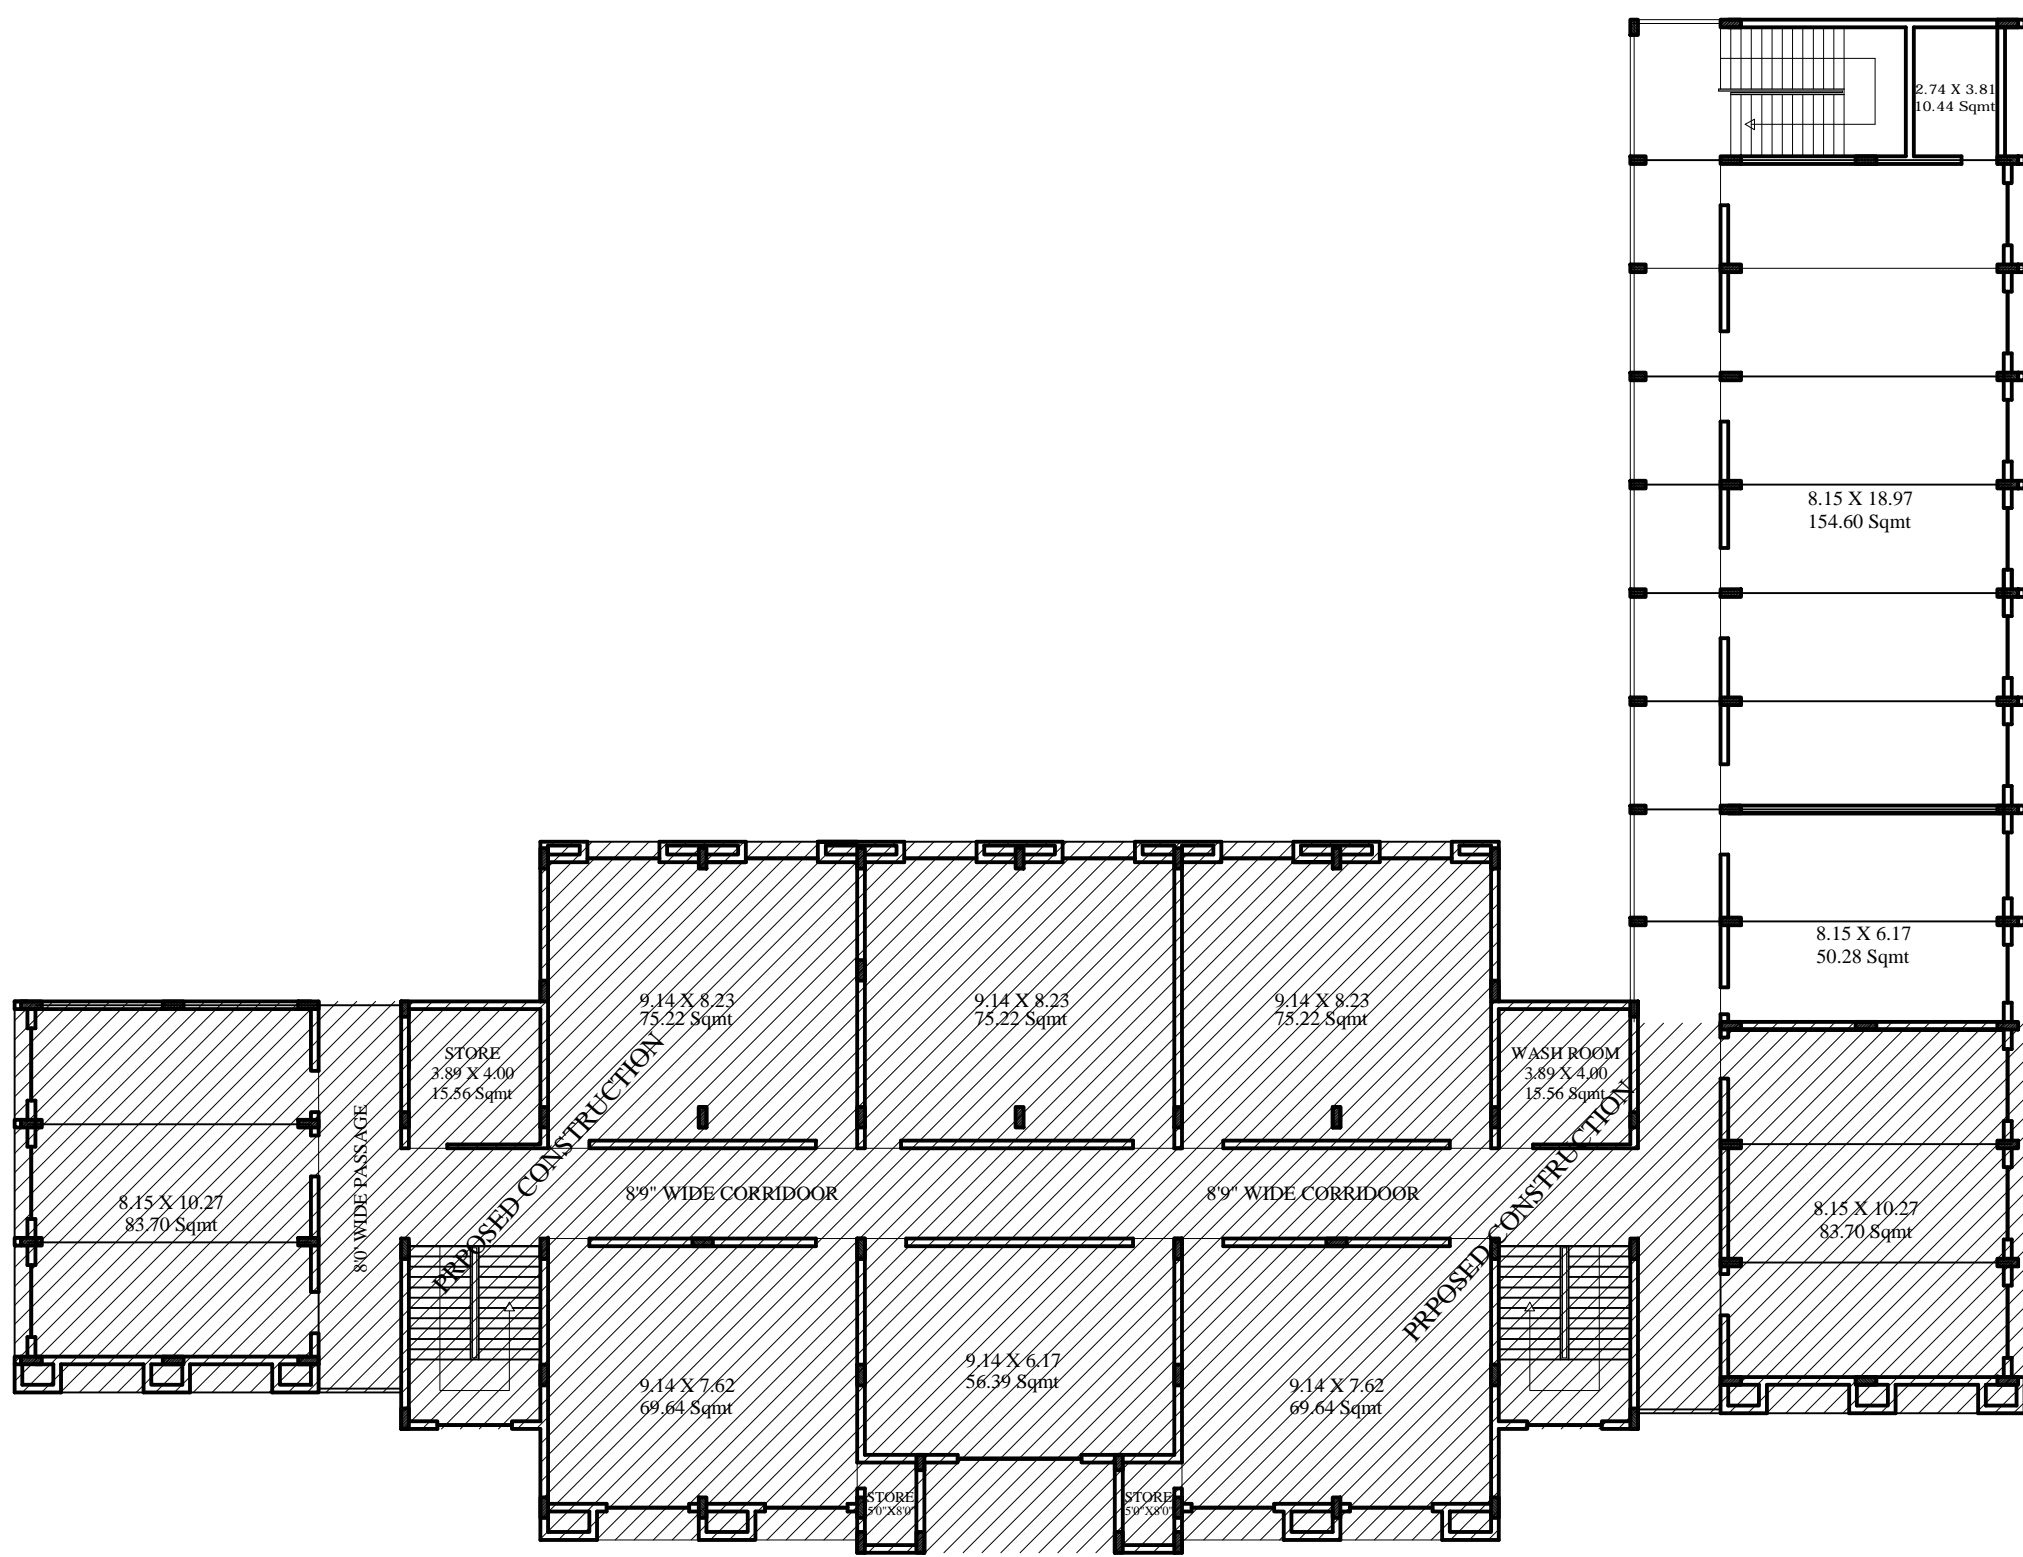

FRONT ELEVATION

SECOND FLOOR PLAN

FIRST FLOOR PLAN

GROUND FLOOR PLAN

KEY PLAN

SITE PLAN

CHART	AREA	EXISTING BUILDING PLAN OF RAJA S.P. SINGH COLLEGE AT KHASRA NO. 564 VILLAGE :- ITORA GWALIOR ROAD AGRA.	
TOTAL LAND AREA	3830.00 Sqm	OWNER'S SIGN.	ARCHITECTS SIGN.
OPEN AREA ON G.F.	2469.74 Sqm		
COVD AREA ON G.F.	1360.26 Sqm	Raja S.P. Singh Education Society	SPACE DESIGNER'S & ARCHITECTS F. F. SHOP NO. 104 PUNEET VRINDAVAN SANJAY PLACE. AGRA. Mob. 9412588586
COVD AREA ON F.F.	1199.16 Sqm		
COVD AREA ON S.F.	0609.06 Sqm		
TOTAL COVD AREA	3168.48 Sqm		