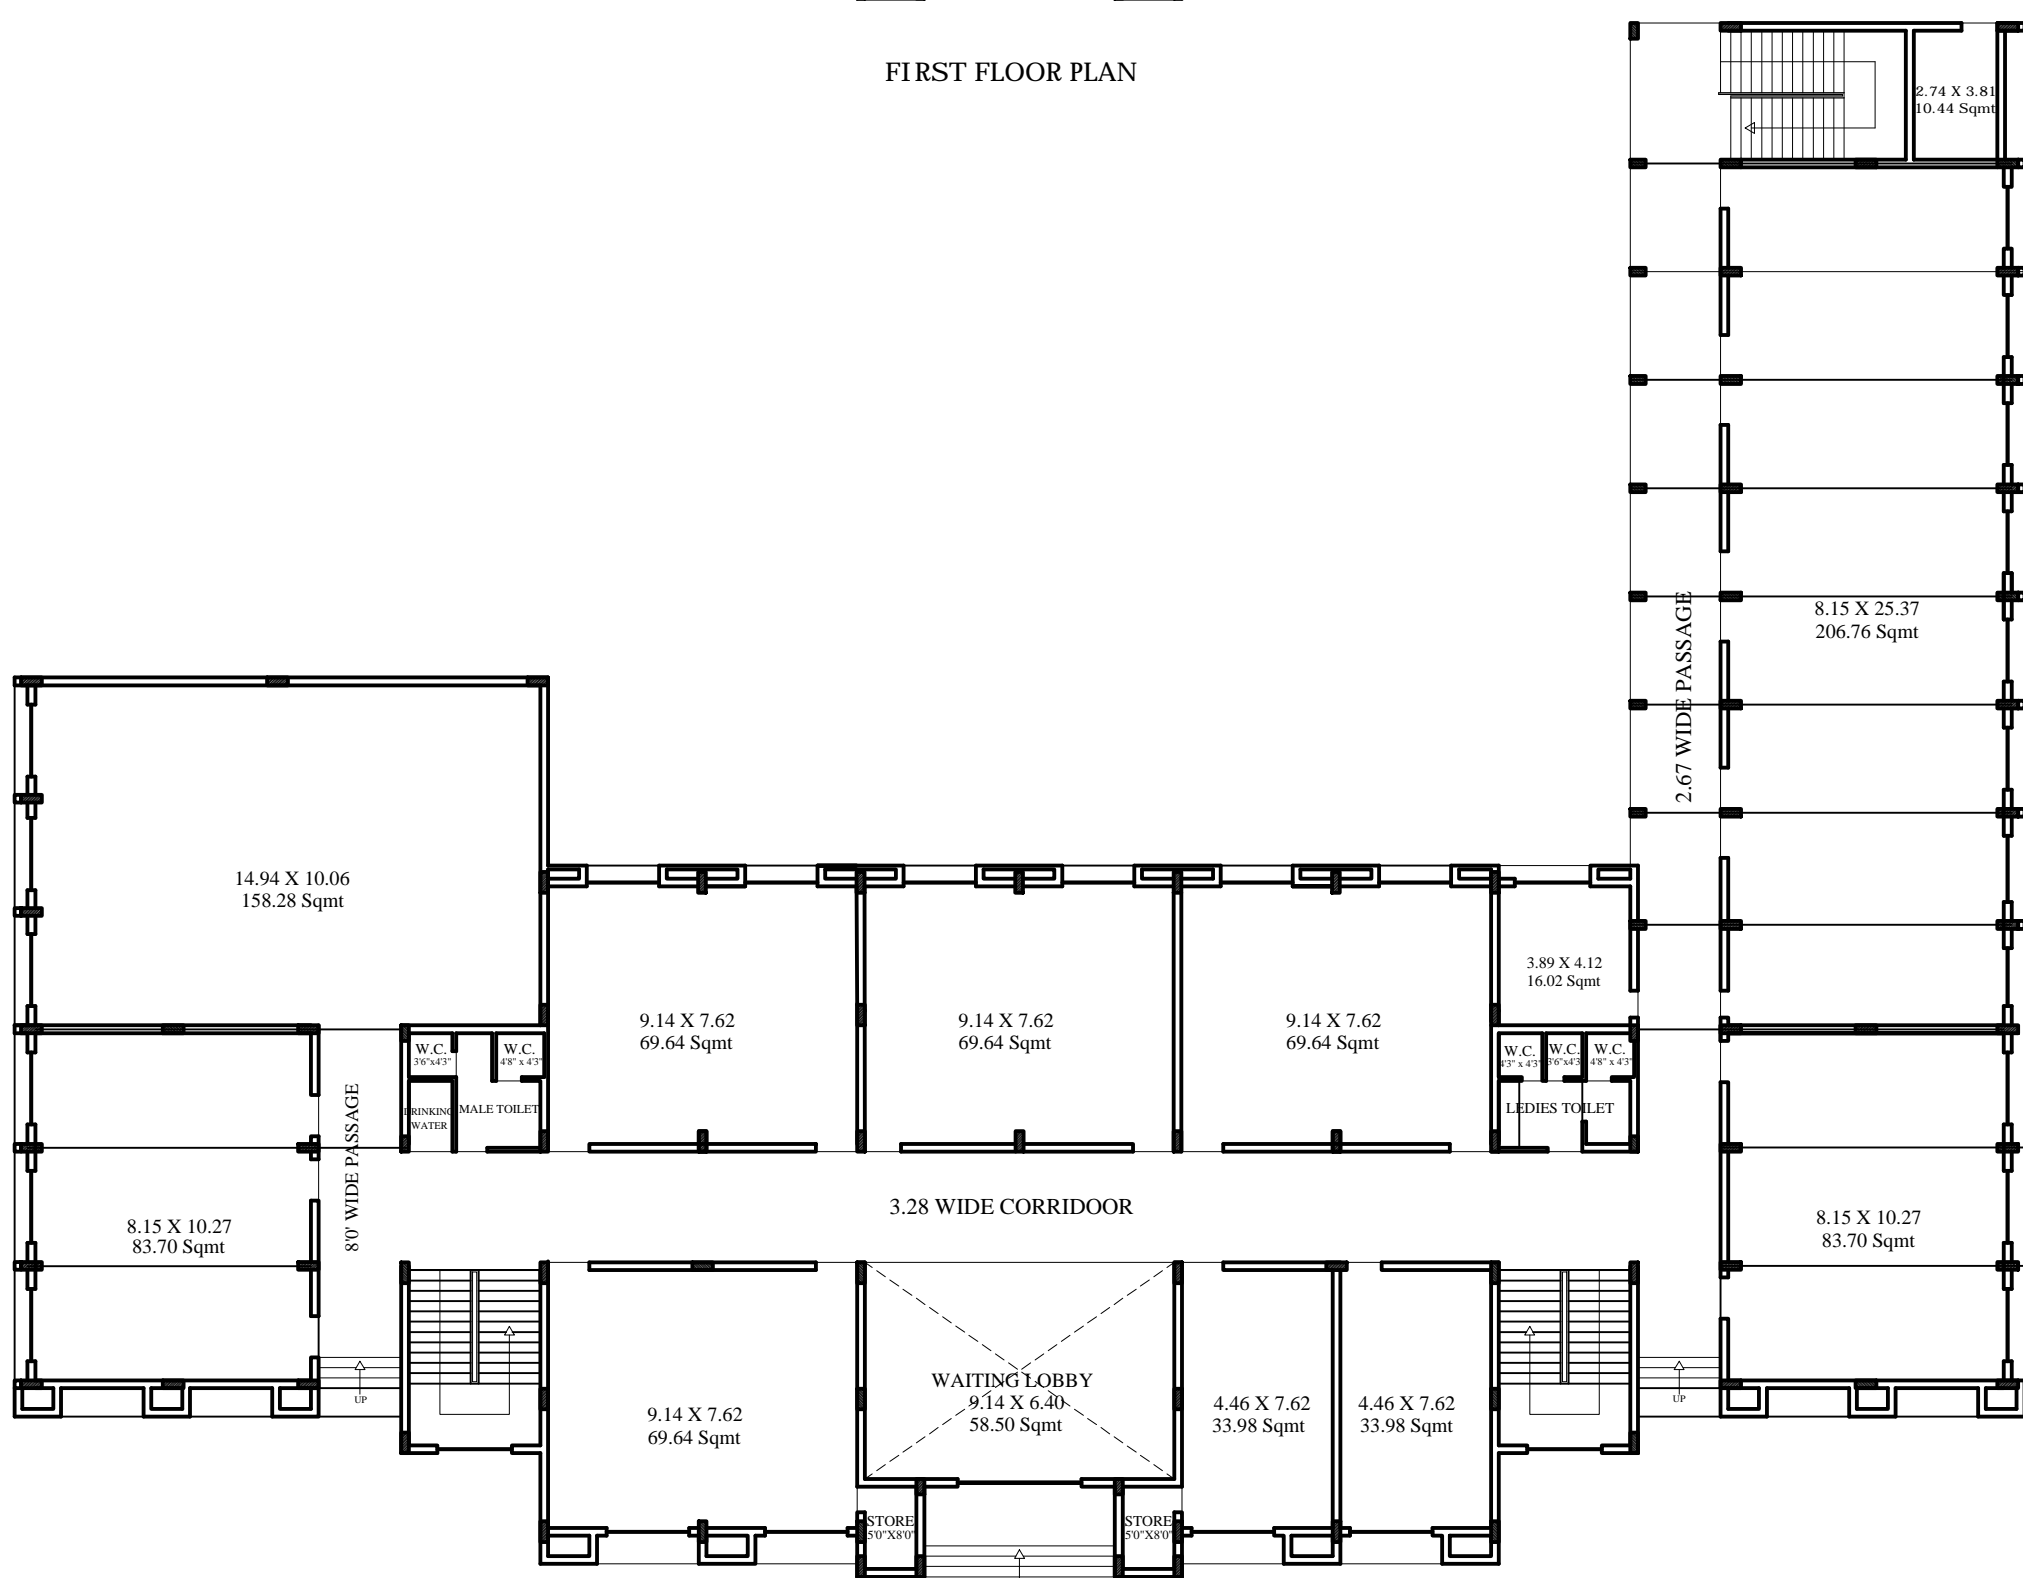

FRONT ELEVATION

SECOND FLOOR PLAN

FIRST FLOOR PLAN

GROUND FLOOR PLAN

KEY PLAN

SITE PLAN

CHART	AREA	EXISTING BUILDING PLAN OF RAJA S.P. SINGH COLLEGE AT KHASRA NO. 564 VILLAGE :- ITORA GWALIOR ROAD AGRA.	
TOTAL LAND AREA	3830.00 Sqm	OWNER'S SIGN.	ARCHITECTS SIGN.
OPEN AREA ON G.F.	2469.74 Sqm		
COVD AREA ON G.F.	1360.26 Sqm	Raja S.P. Singh Education Society	SPACE DESIGNER'S & ARCHITECTS F. F. SHOP NO. 104 PUNEET VRINDAVAN SANJAY PLACE. AGRA. Mob. 9412588586
COVD AREA ON F.F.	1199.16 Sqm		
COVD AREA ON S.F.	0609.06 Sqm		
TOTAL COVD AREA	3168.48 Sqm		