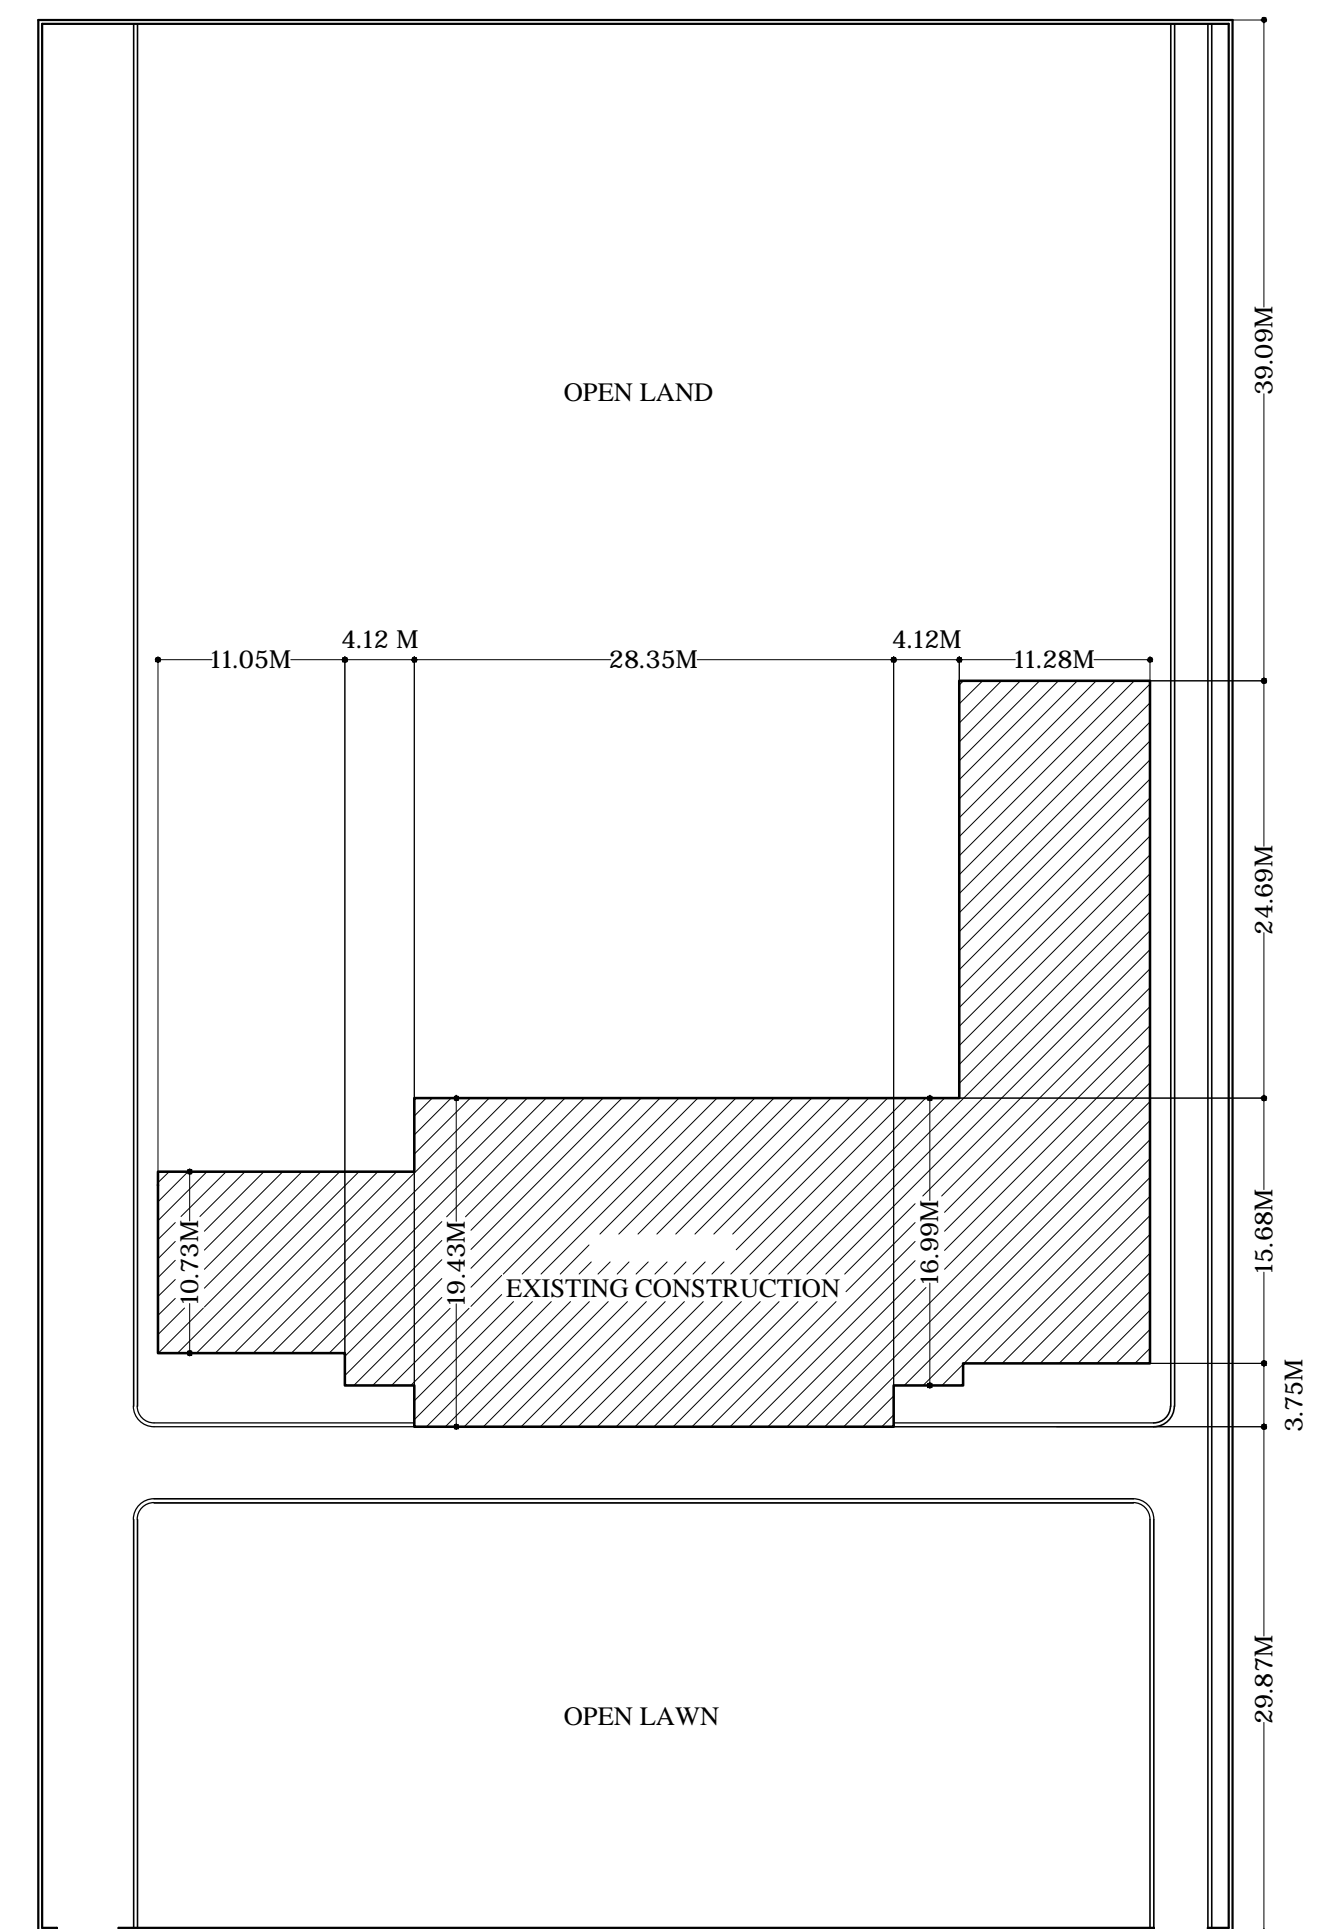

FRONT ELEVATION

SECOND FLOOR PLAN

FIRST FLOOR PLAN

GROUND FLOOR PLAN

KEY PLAN

SITE PLAN

CHART	AREA	EXISTING BUILDING PLAN OF RAJA S.P. SINGH COLLEGE AT KHASRA NO. 564 VILLAGE :- ITORA GWALIOR ROAD AGRA.	
TOTAL LAND AREA	3830.00 Sqm	OWNER'S SIGN.	ARCHITECTS SIGN.
OPEN AREA ON G.F.	2469.74 Sqm		
COVD AREA ON G.F.	1360.26 Sqm	Raja S.P. Singh Education Society	SPACE DESIGNER'S & ARCHITECTS F. F. SHOP NO. 104 PUNEET VRINDAVAN SANJAY PLACE. AGRA. Mob. 9412588586
COVD AREA ON F.F.	1199.16 Sqm		
COVD AREA ON S.F.	0609.06 Sqm		
TOTAL COVD AREA	3168.48 Sqm		