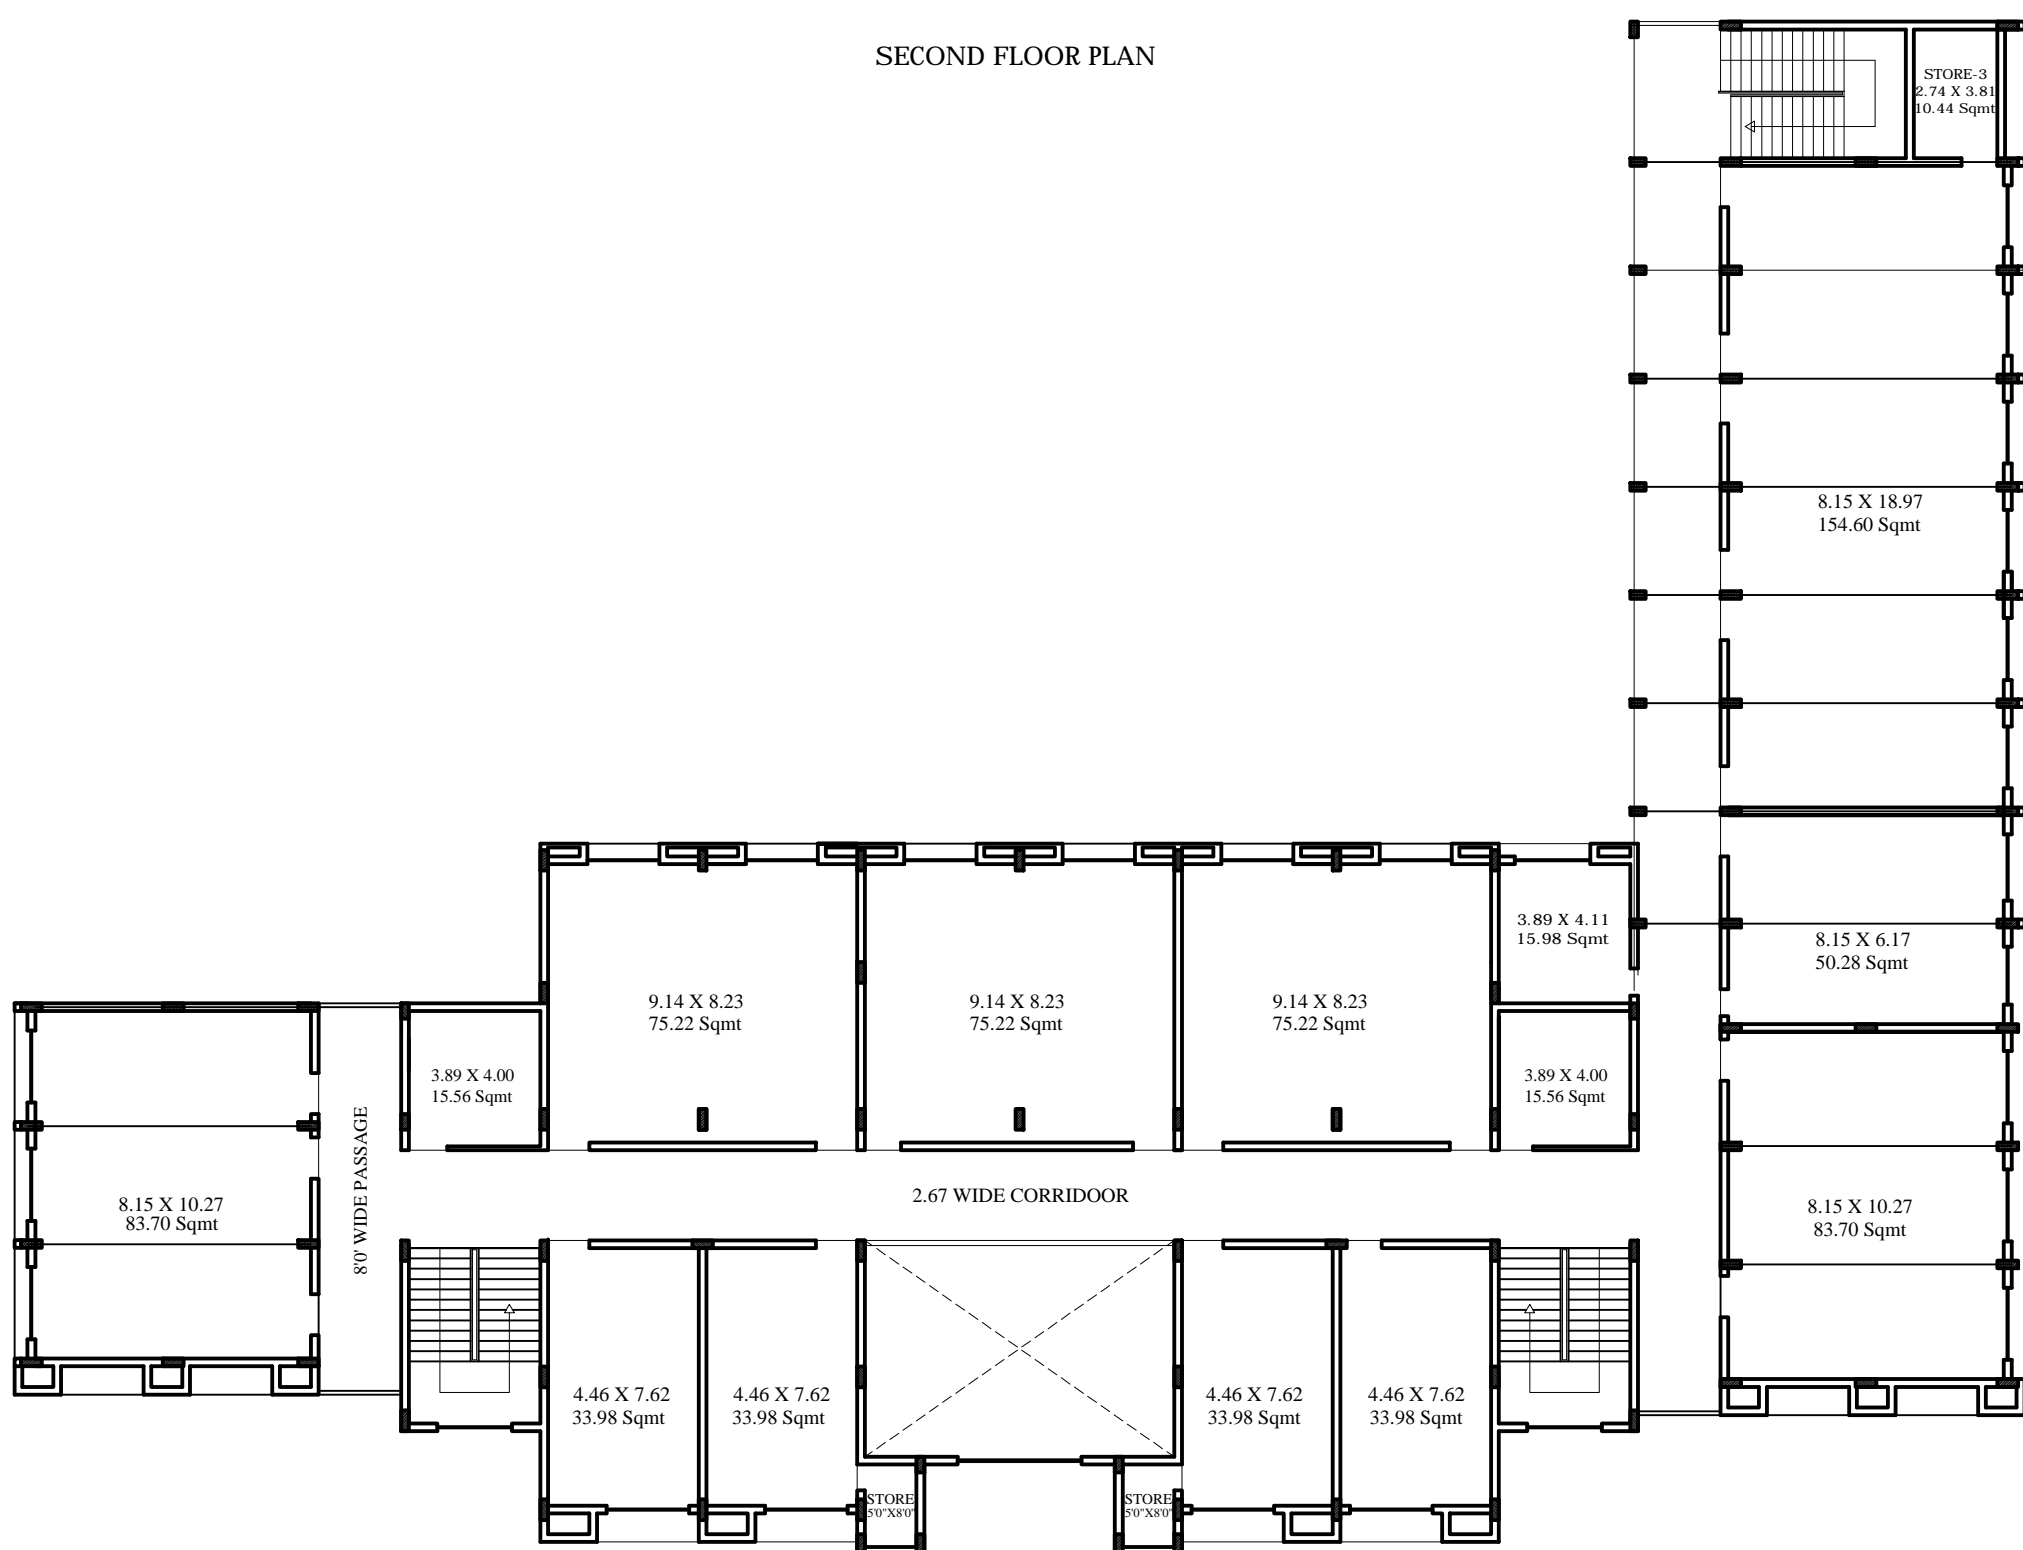

FRONT ELEVATION

SECOND FLOOR PLAN

FIRST FLOOR PLAN

GROUND FLOOR PLAN

KEY PLAN

SITE PLAN

CHART	AREA	EXISTING BUILDING PLAN OF RAJA S.P. SINGH COLLEGE AT KHASRA NO. 564 VILLAGE :- ITORA GWALIOR ROAD AGRA.	
TOTAL LAND AREA	3830.00 Sqm	OWNER'S SIGN.	ARCHITECTS SIGN.
OPEN AREA ON G.F.	2469.74 Sqm		
COVD AREA ON G.F.	1360.26 Sqm	Raja S.P. Singh Education Society	SPACE DESIGNER'S & ARCHITECTS F. F. SHOP NO. 104 PUNEET VRINDAVAN SANJAY PLACE. AGRA. Mob. 9412588586
COVD AREA ON F.F.	1199.16 Sqm		
COVD AREA ON S.F.	0609.06 Sqm		
TOTAL COVD AREA	3168.48 Sqm		