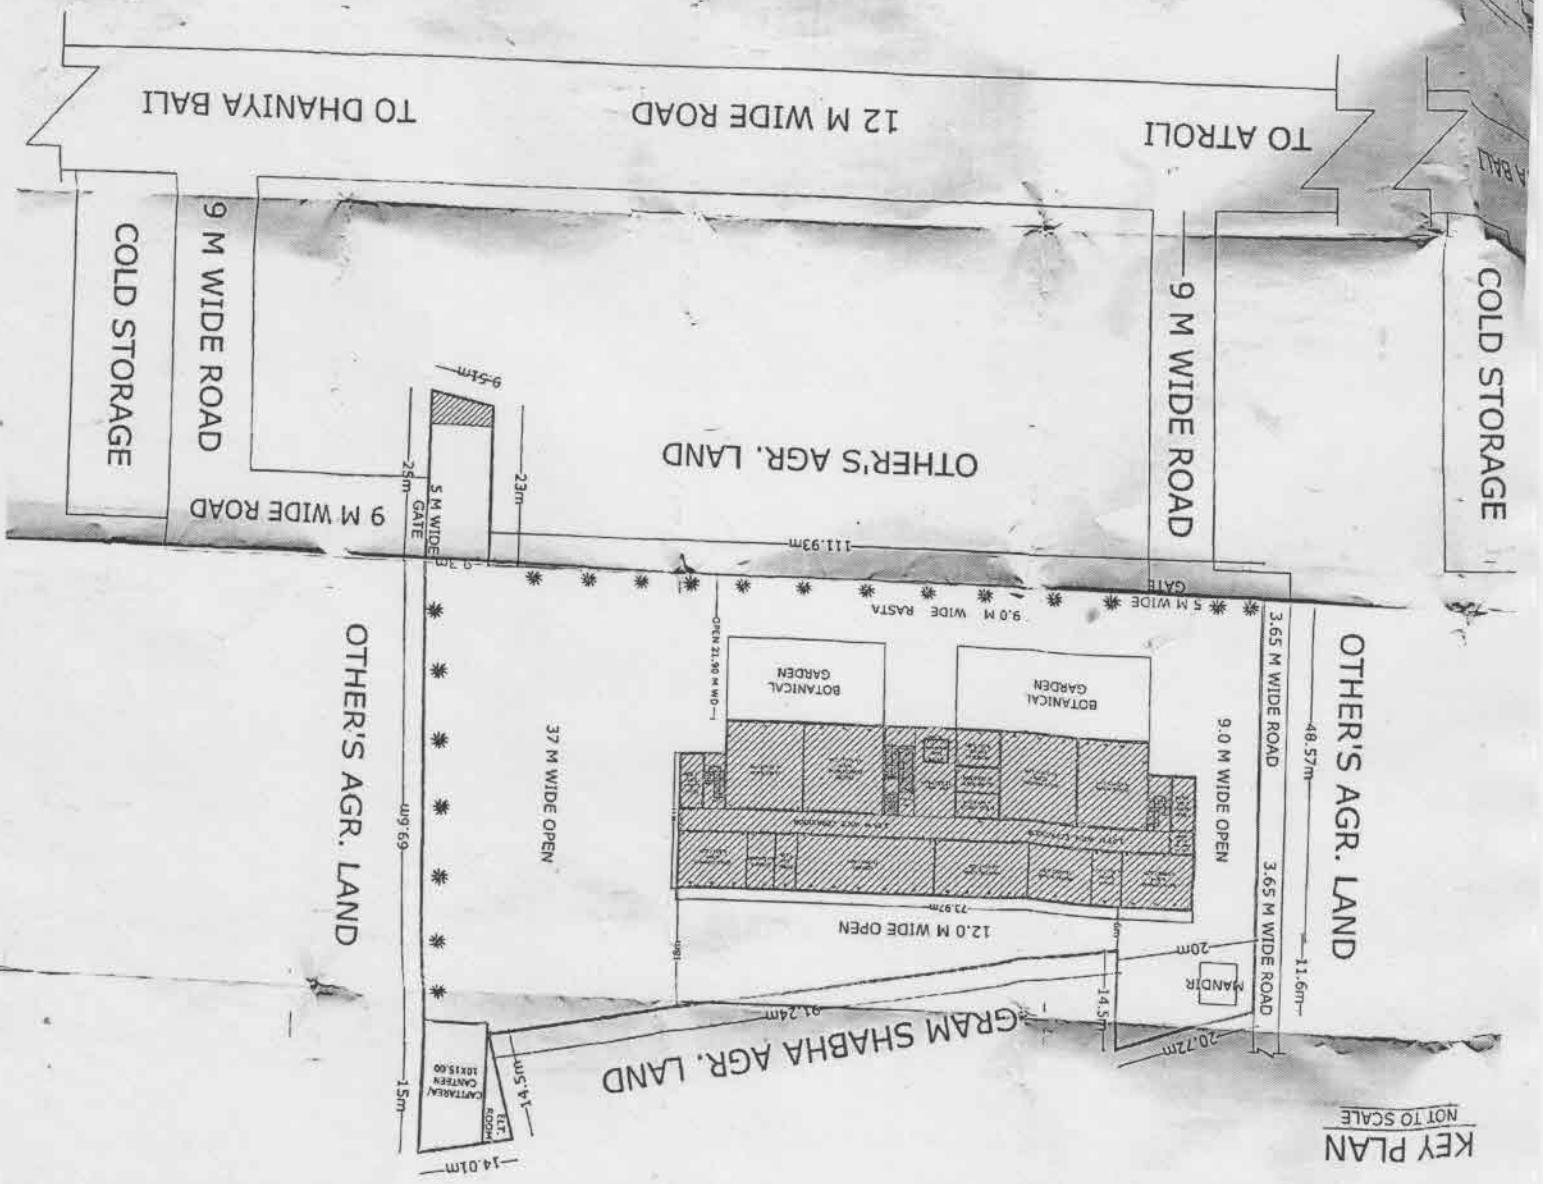

VASTU SILP HOME DESIGNER
 ER.A.K.ASTHANA
 ARCHITECT DESIGNER & ESTIMATE
 1/12/2019
 1/12/2019

SCALE 1:350

- ABC
- F-BUCKET
- H.R.

WATER TANK WITH HOJARI 450LPM PUMP

- FIRE EXTINGUISHER
- FIRE BUCKET
- BORING

OWNER'S SIGN.

FIRE LEGENDS

SITE PLAN

KEY PLAN
NOT TO SCALE