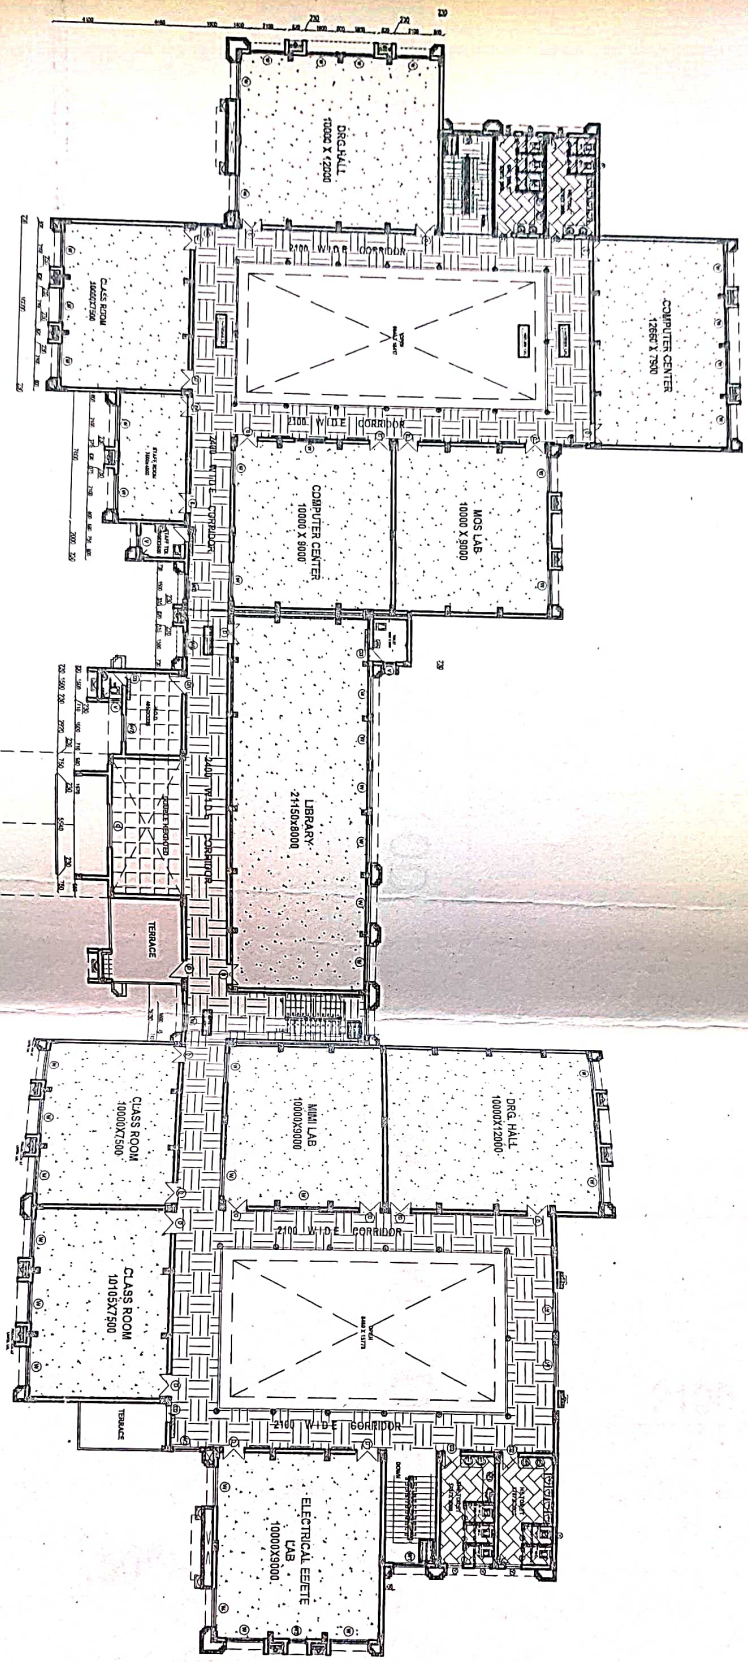

LEGEND			
Symbol	Material	Finish	Notes
	CONCRETE	SMOOTH	ON FLOOR
	BRICK	SMOOTH	ON FLOOR
	PLASTER	SMOOTH	ON FLOOR
	WOOD	SMOOTH	ON FLOOR
	GLASS	SMOOTH	ON FLOOR
	METAL	SMOOTH	ON FLOOR
	STAIRS	SMOOTH	ON FLOOR
	WATER SUPPLY	SMOOTH	ON FLOOR
	DRAINAGE	SMOOTH	ON FLOOR

**PROPOSED
POLYTECHNIC
AT
DIST. AMBEDKAR
NAGAR**

WORKING DRAWINGS

THIS DRAWING IS THE PROPERTY OF RAJIVA KUMAR & ASSOCIATES AND ISSUED FOR THE SPECIFIC PROJECT MENTIONED THEREIN. THIS IS NOT TO COPIED OR USED FOR THE OTHER PROJECTS UNLESS EXPRESSLY PERMITTED BY THE ARCHITECT.

Remarks

References	Revisions

Job Title
U.P.R.N.N.
CONSTITI. AGENCY

Drawing Title
**FIRST FLOOR FLOORING
DETAIL**

Org. No. North
Scale N.T.S.
Date
Drawn By
Issued To

Architect
RAJIVA KUMAR & ASSOCIATES
P.H. No. 27215555, 56
B-46, VIBHUTI KHAND, GOHATI NAGAR, LUCKNOW.