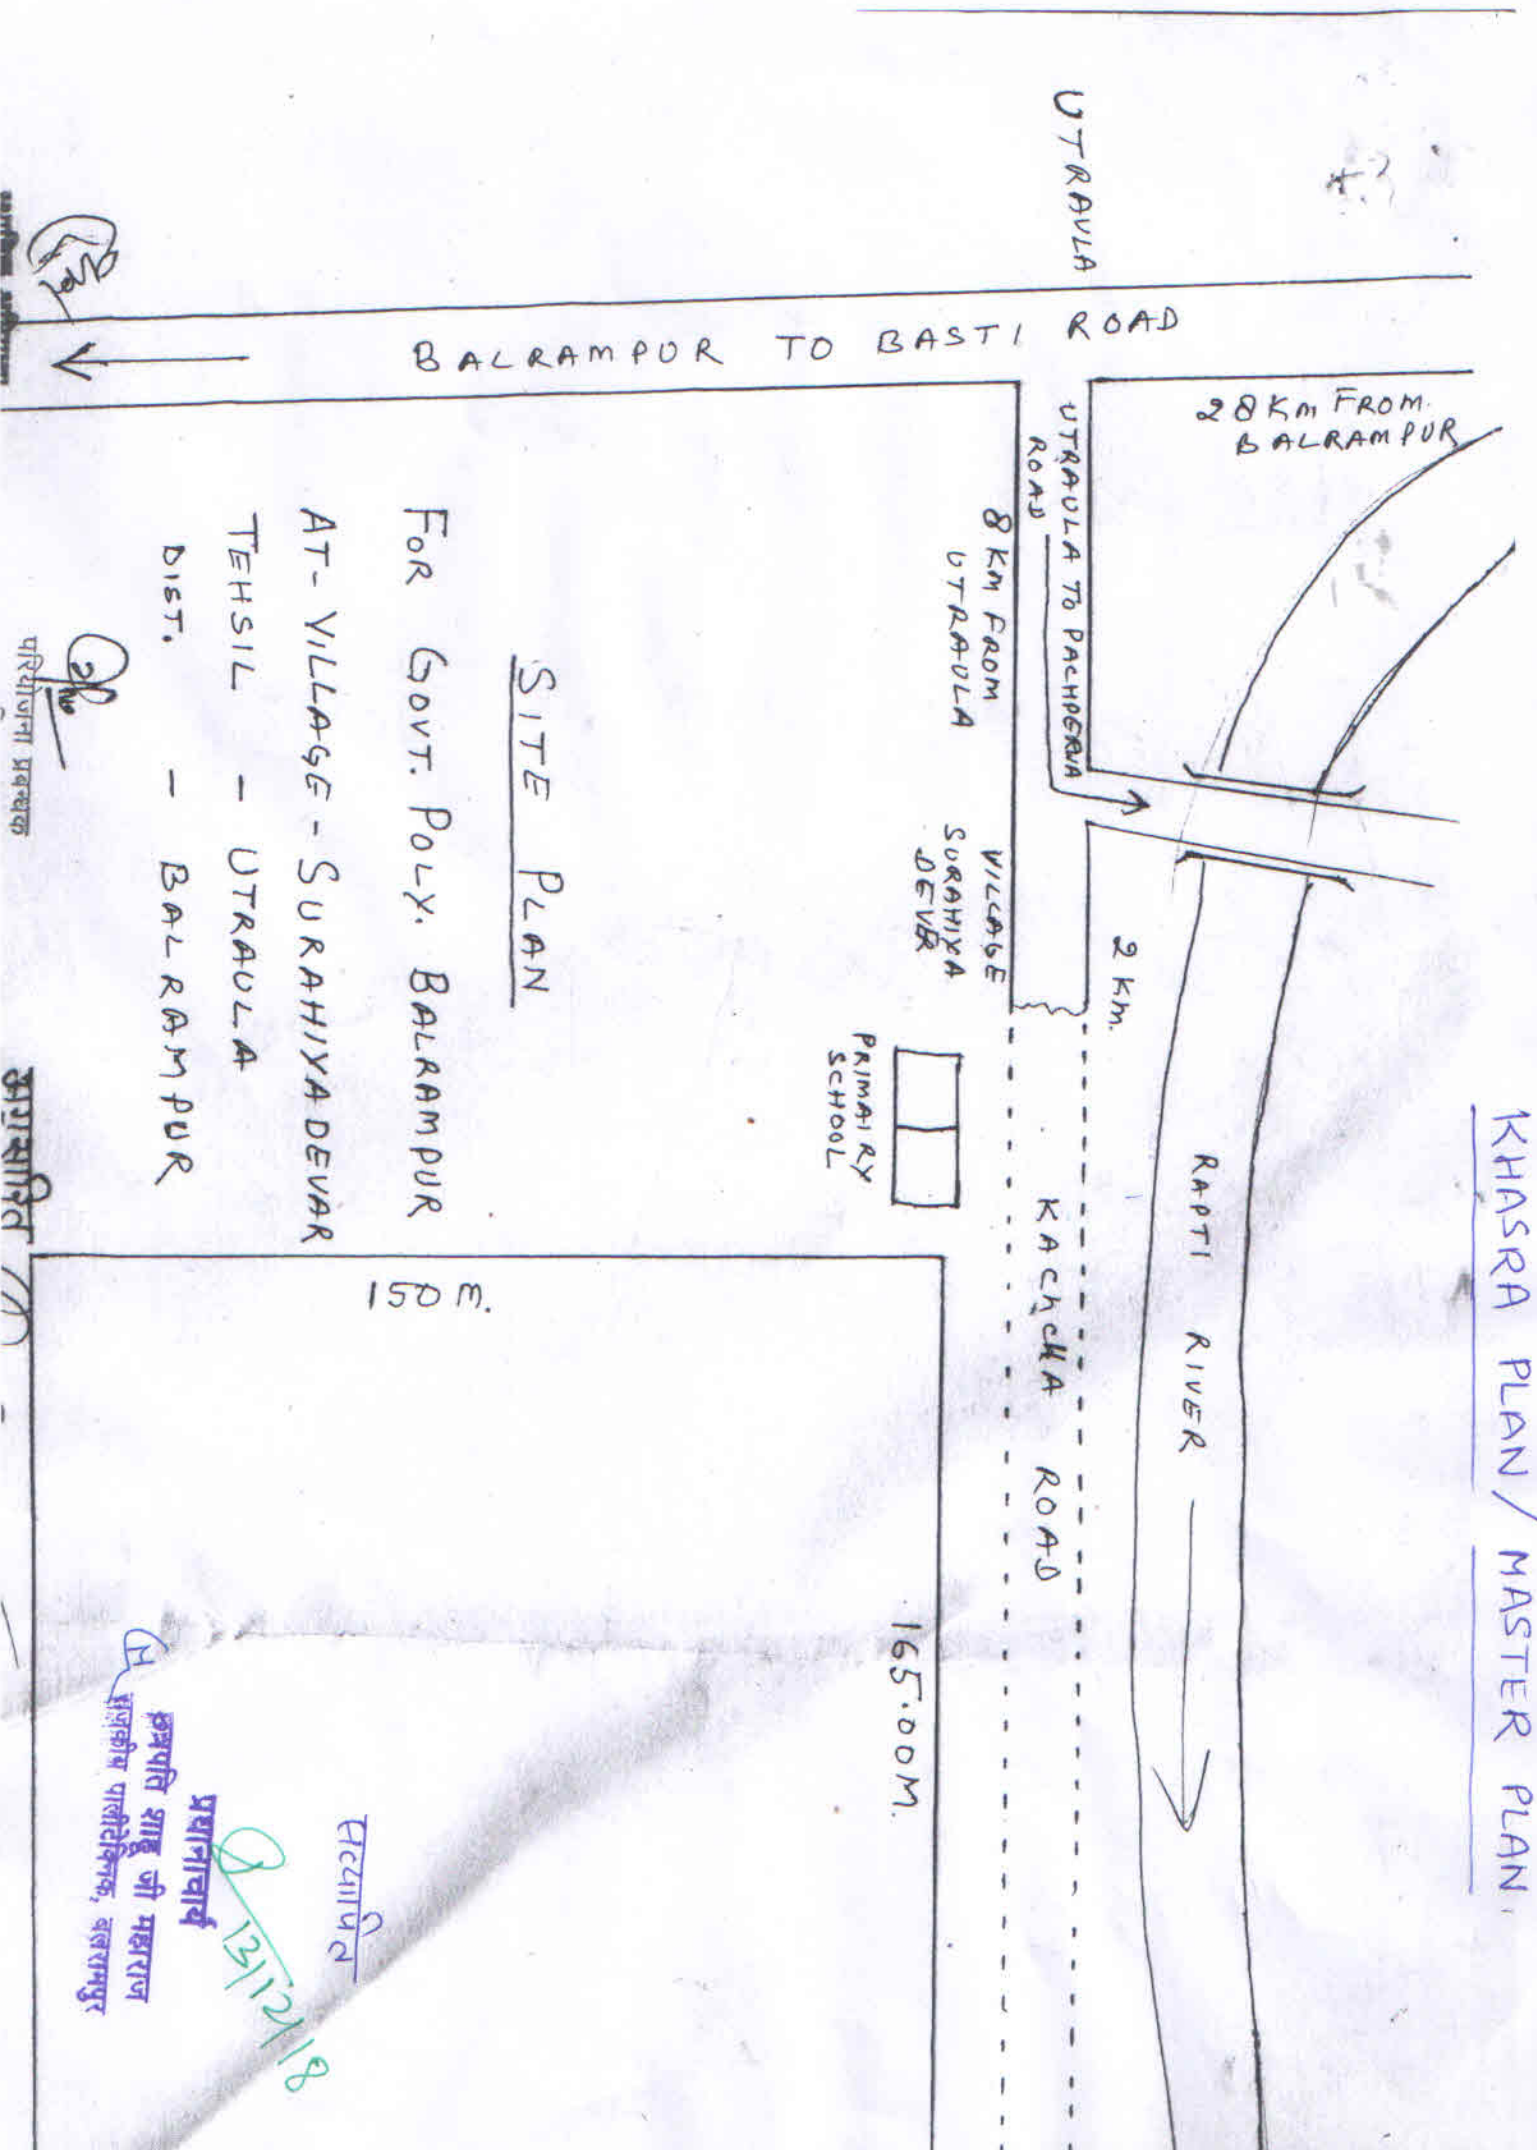

KHASRA PLAN / MASTER PLAN

BALRAMPUR TO BASTI ROAD

UTRAVLA

28 KM FROM BALRAMPUR

UTRAVLA TO PACHHGRA ROAD

8 KM FROM UTRAVLA

VILLAGE SURAHYA DEVAR

2 KM.

RAPTI RIVER

KACHHKA ROAD

PRIMARY SCHOOL

150 M.

165.00 M.

SITE PLAN

For Govt. Poly. BALRAMPUR

AT - VILLAGE - SURAHYADEVAR