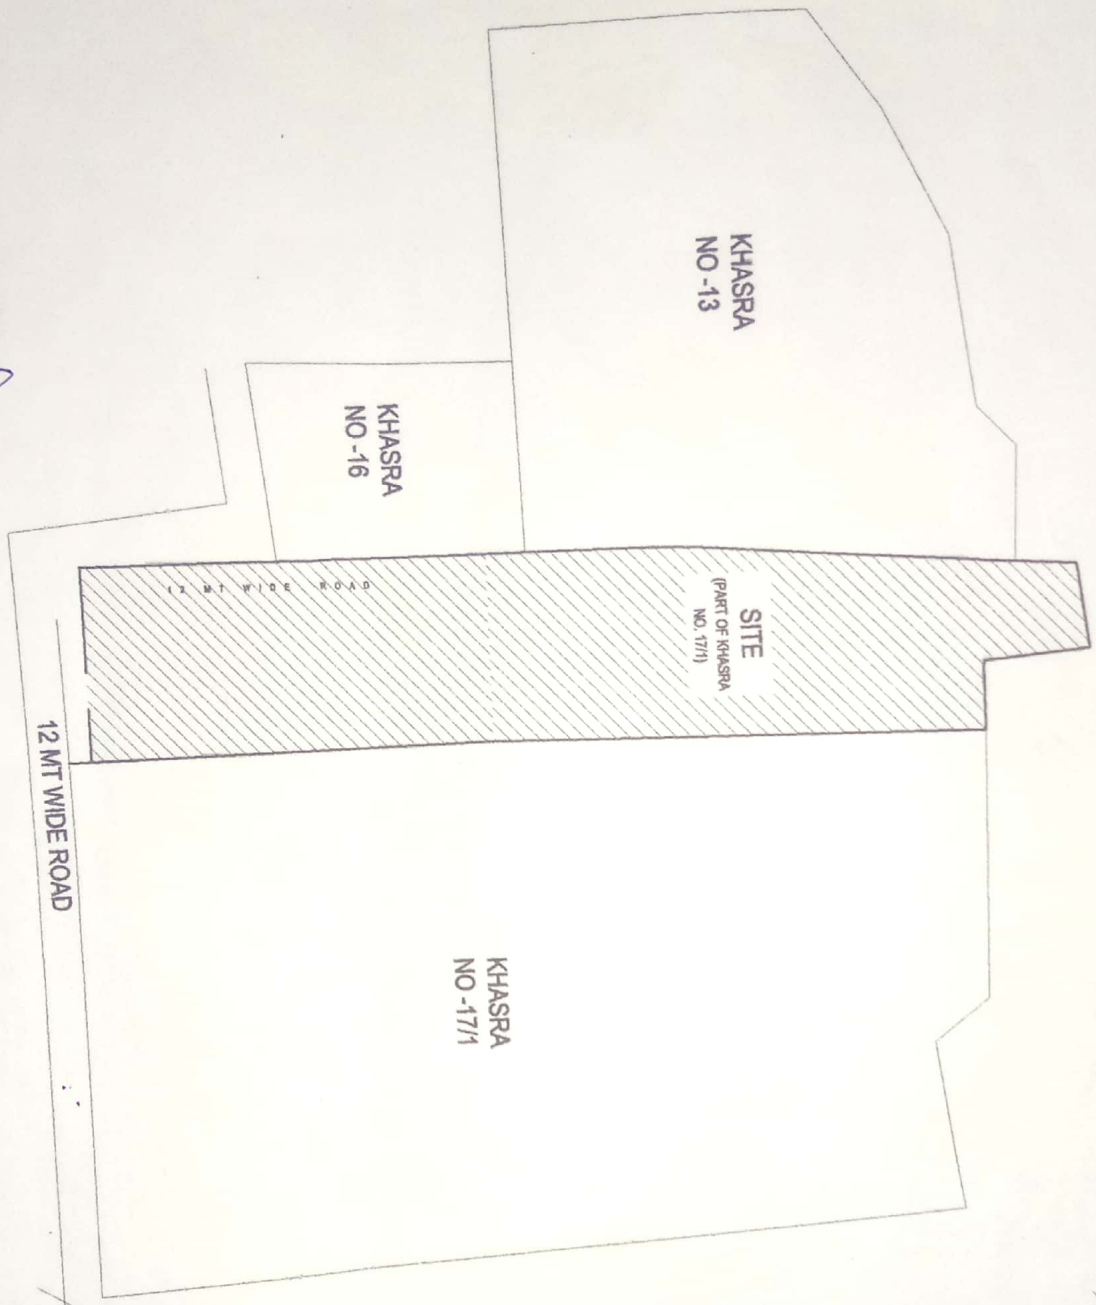

SITE LOCATION
FOR SHREE RAM INSTITUTE OF EDUCATIONAL AND PROFESSIONAL STUDIES OWNED BY
SARVODAYA JANKALYAN CHARITABLE TRUST
LOCATED ON PART OF KHASRA NO. 17/1
SITE AT- PEEPALSANA (NAGINA ROAD), TEHSIL- DHAMPUR DISTRICT- BILNOR

Handwritten signature and notes in Hindi.

SAJRA PLAN
NOT TO SCALE